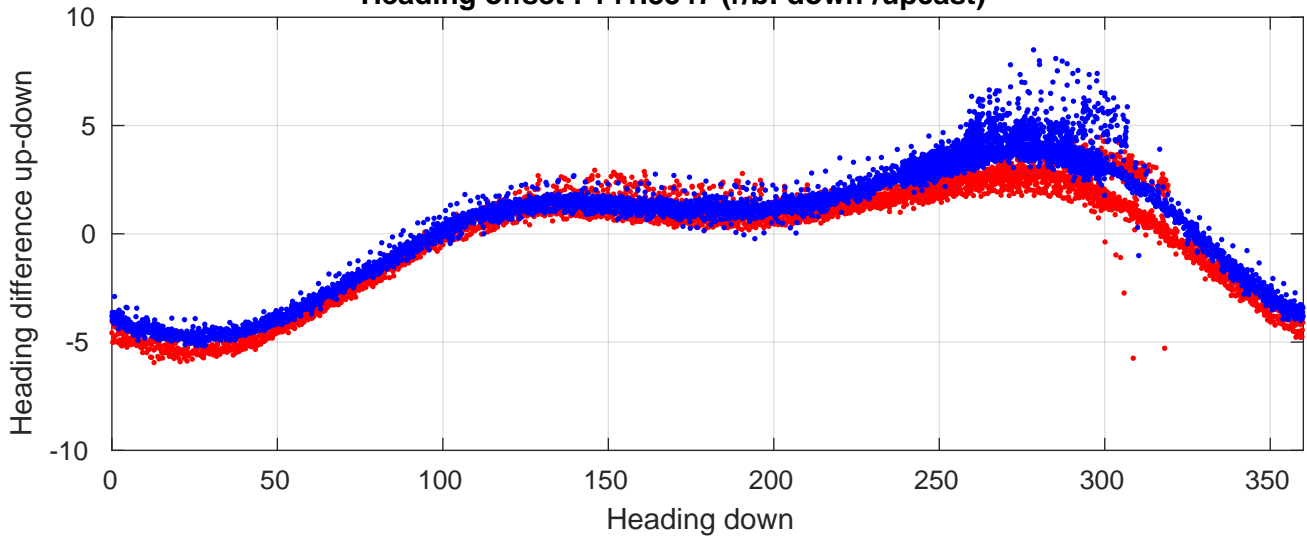

P06 station #95 (V2) Figure 6

Heading offset : 141.3547 (r/b: down-/upcast)

Pitch offset : -0.76101

Roll offset : -0.9087