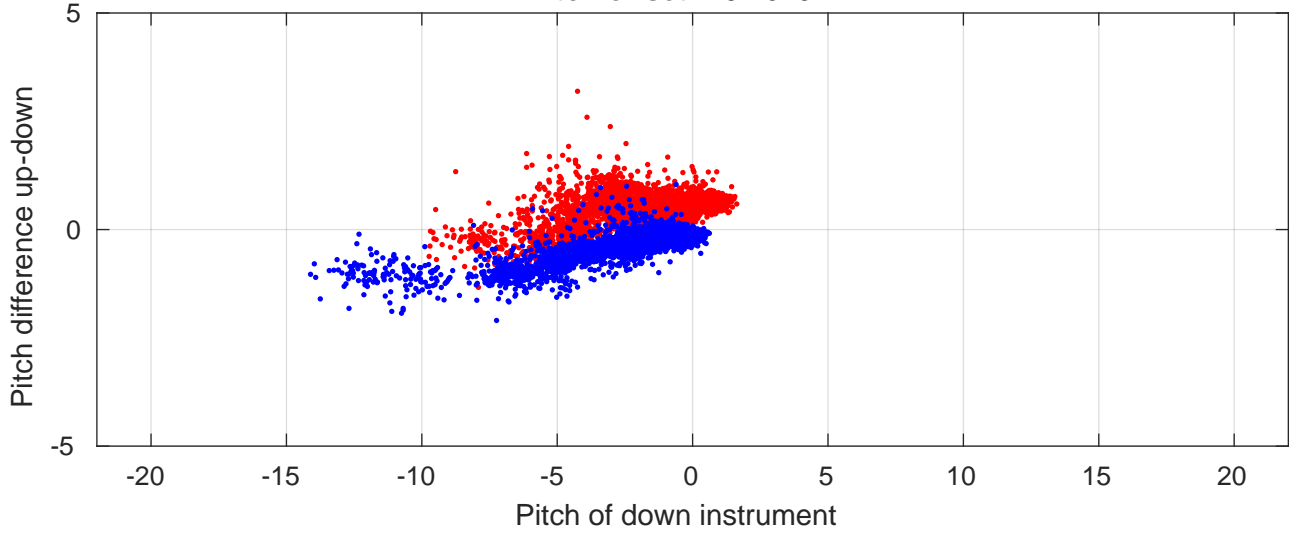

P06 station #95 (V2) Figure 6

Heading offset : 141.3547 (r/b: down-/upcast)

Pitch offset : -0.76101

Roll offset : -0.9087