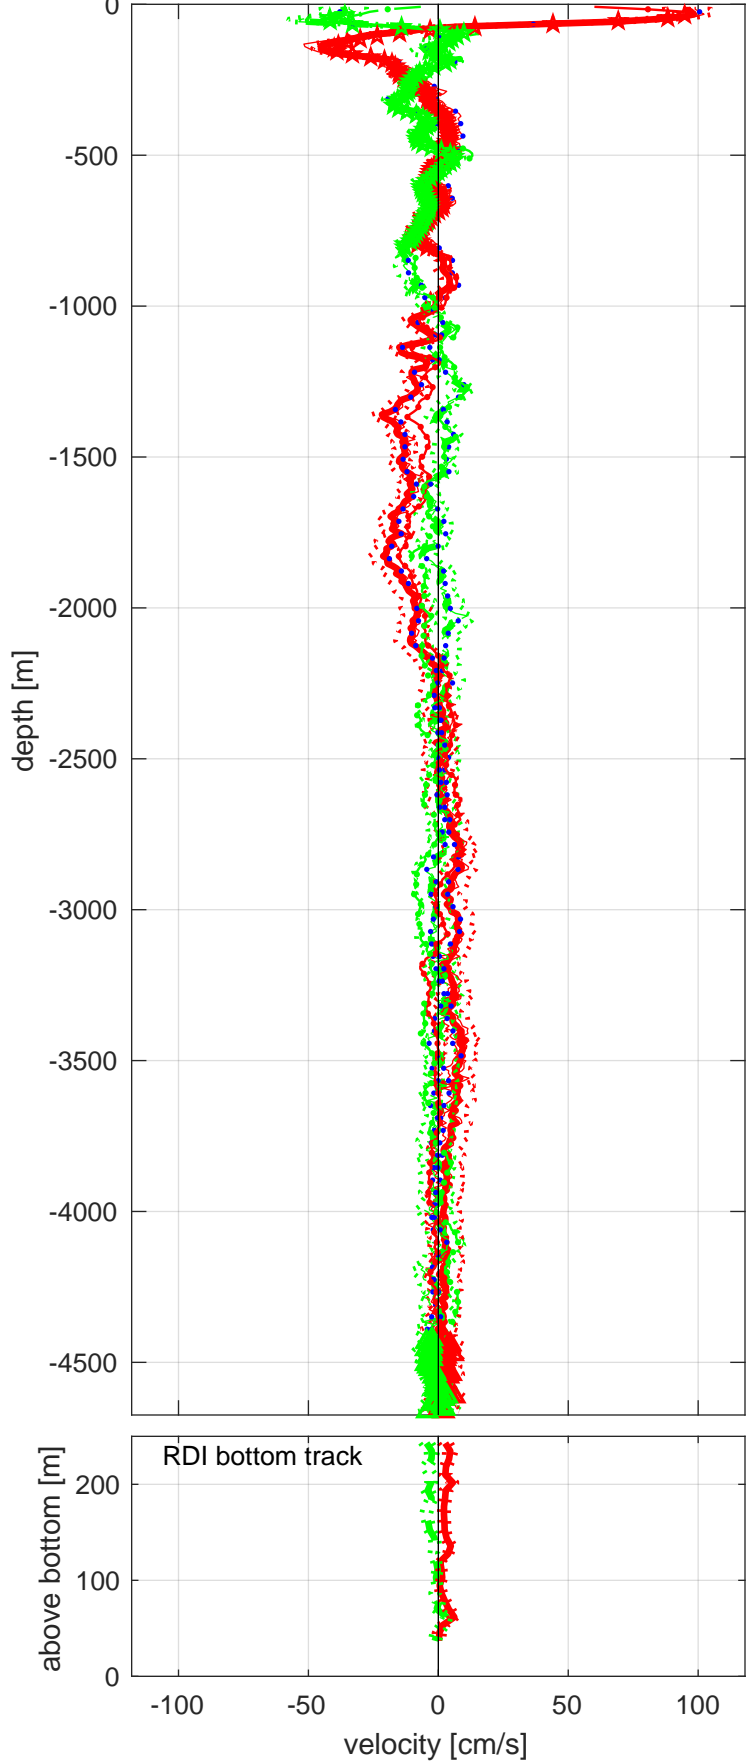

Station : I7N station #73 (V2) Figure 1

U(-) V(--); blue dots down cast; dotted shear; pentagon SADCP

Start: 0°S 51.8820' 57°E 14.6868'

21-May-2018 16:17:50

End: 0°S 51.9312' 57°E 14.9109'

21-May-2018 19:43:19

u-mean: -1 [cm/s] v-mean -2 [cm/s]

binsize do: 8 [m] binsize up: 8 [m]

mag. deviation -3.6

wdiff: 0.2 pglim: 0 elim 0.5

bar:1.0 bot:1.0 sad:1.0

weightmin 0.1 weightpower: 1.0

max depth: 4668 [m] bottom: 4674 [m]