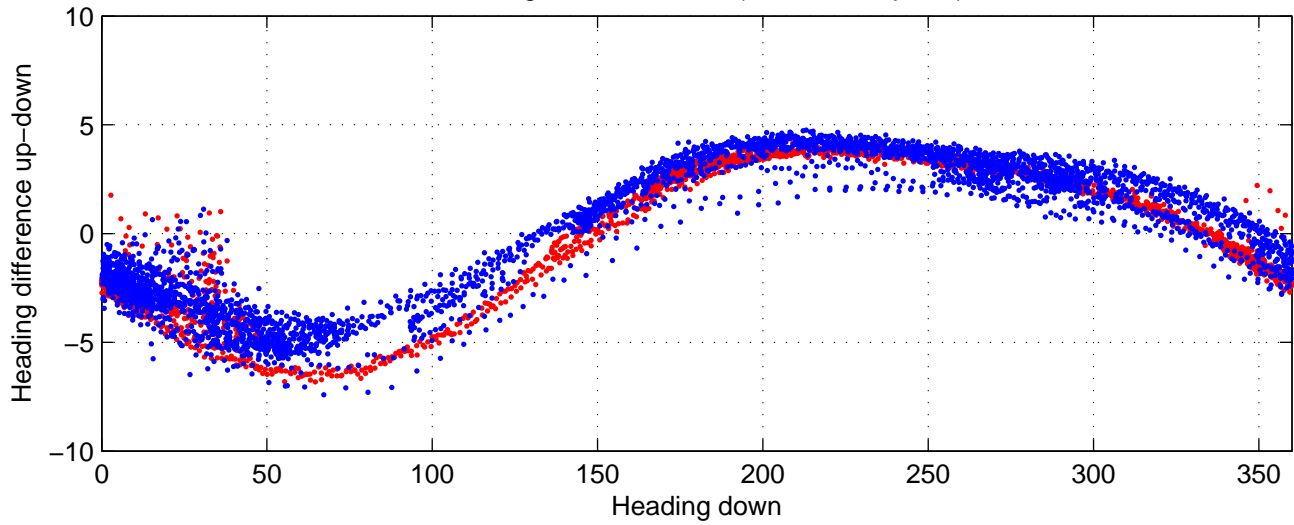

# rh10611 (LADCP #069; V5) Figure 6

Heading offset : 88.1936 (r/b: down-/upcast)

Pitch offset : -0.7033

Roll offset : -1.0581