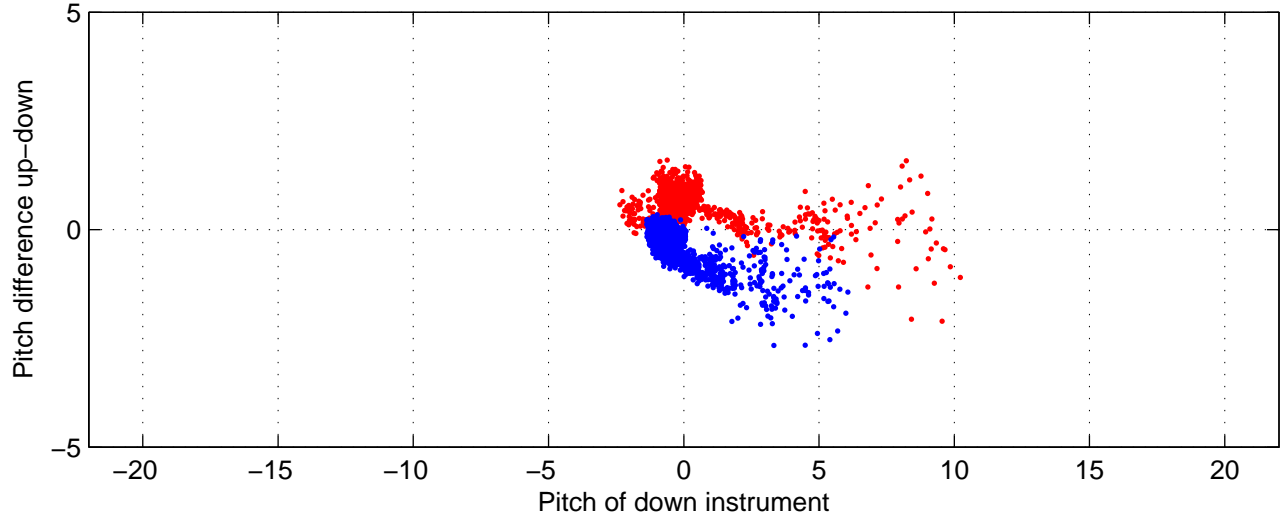

# rh10611 (LADCP #069; V5) Figure 6

Heading offset : 88.1936 (r/b: down-/upcast)

Pitch offset : -0.7033

Roll offset : -1.0581