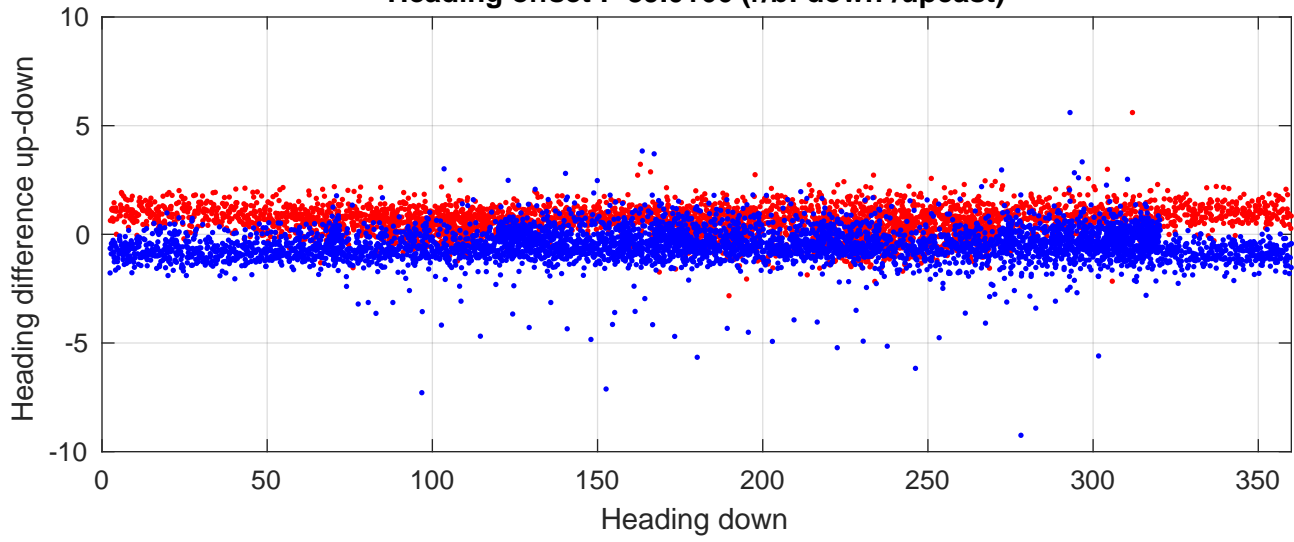

S4P station #68 (V8) Figure 6

Heading offset : -89.0166 (r/b: down/upcast)

Pitch offset : 2.095

Roll offset : -2.6724