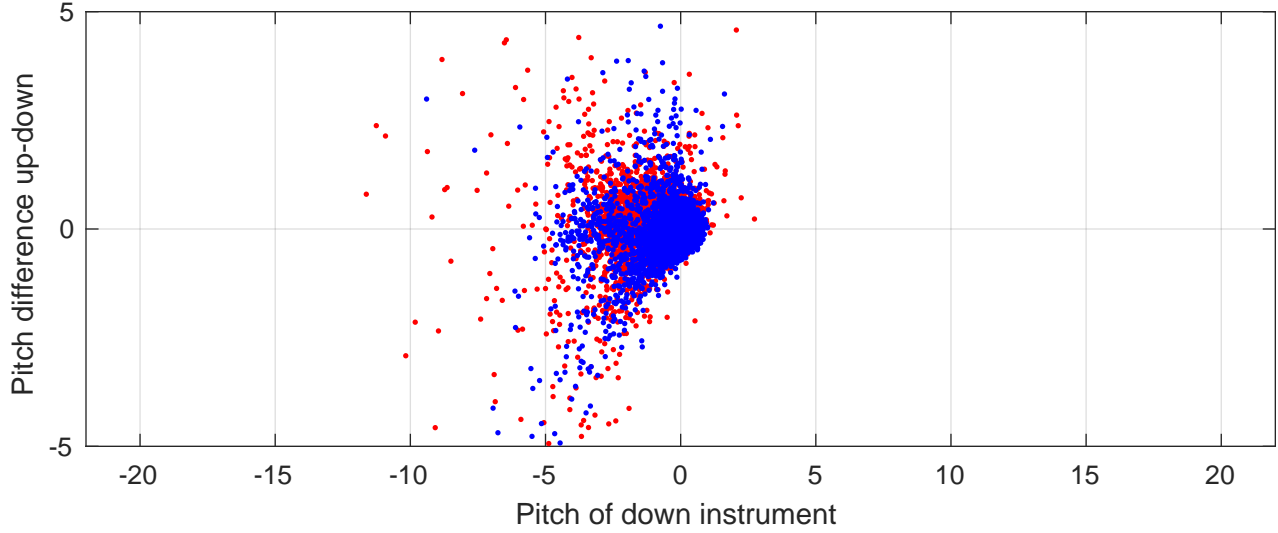

S4P station #55 (V8) Figure 6

Heading offset : -89.3826 (r/b: down/upcast)

Pitch offset : 1.8527

Roll offset : -3.3184