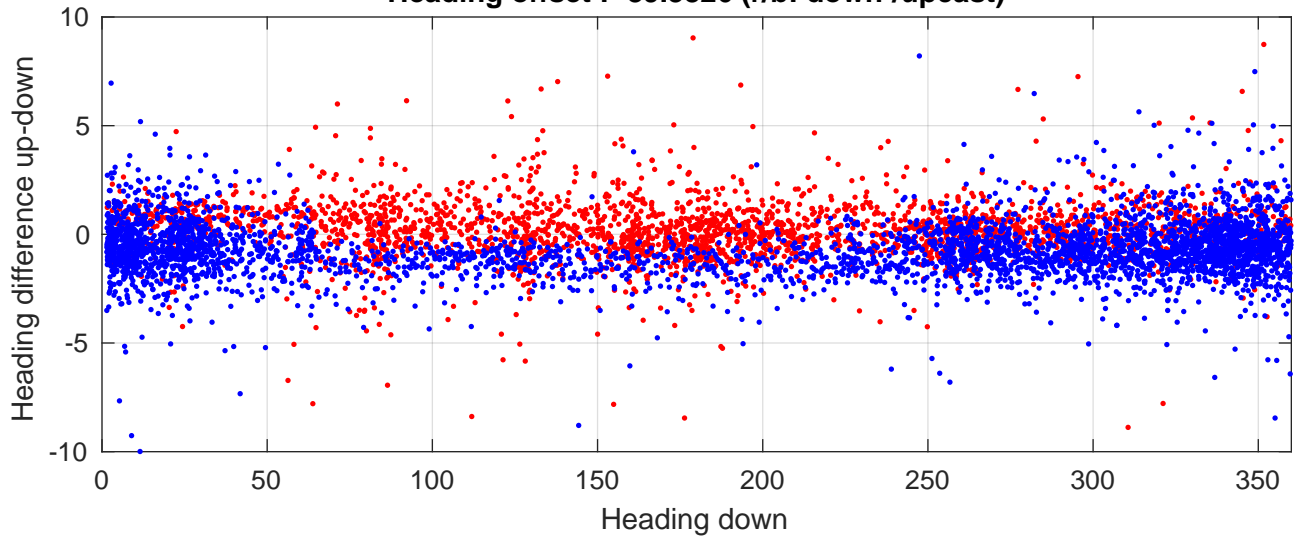

S4P station #55 (V8) Figure 6

Heading offset : -89.3826 (r/b: down/upcast)

Pitch offset : 1.8527

Roll offset : -3.3184