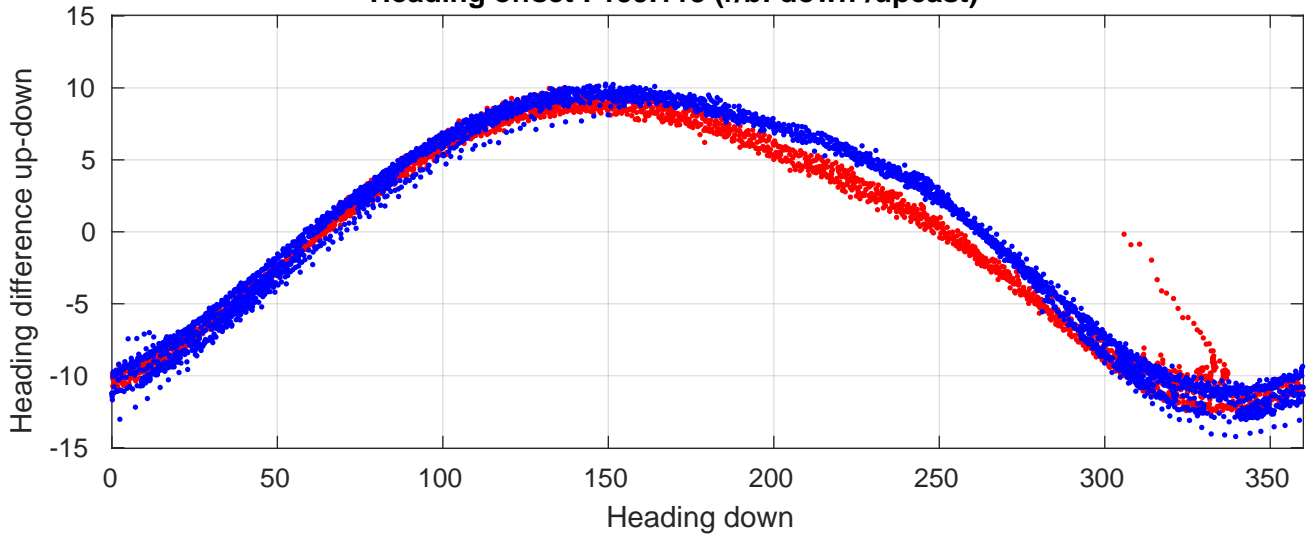

P06 station #218 (V2) Figure 6

Heading offset : 159.113 (r/b: down-/upcast)

Pitch offset : -0.30468

Roll offset : -0.6224