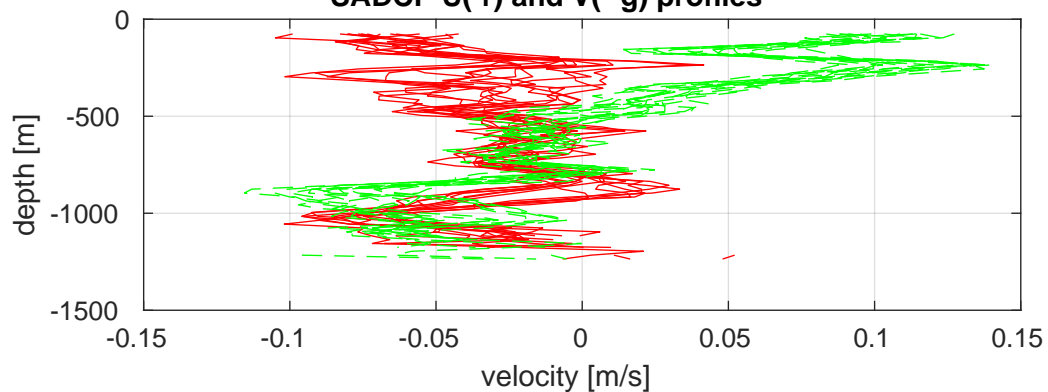

P06 station #232 (V2)
SADCP U(-r) and V(-g) profiles

ship nav (g.) start (bp) end (kp) SADCP (rp)