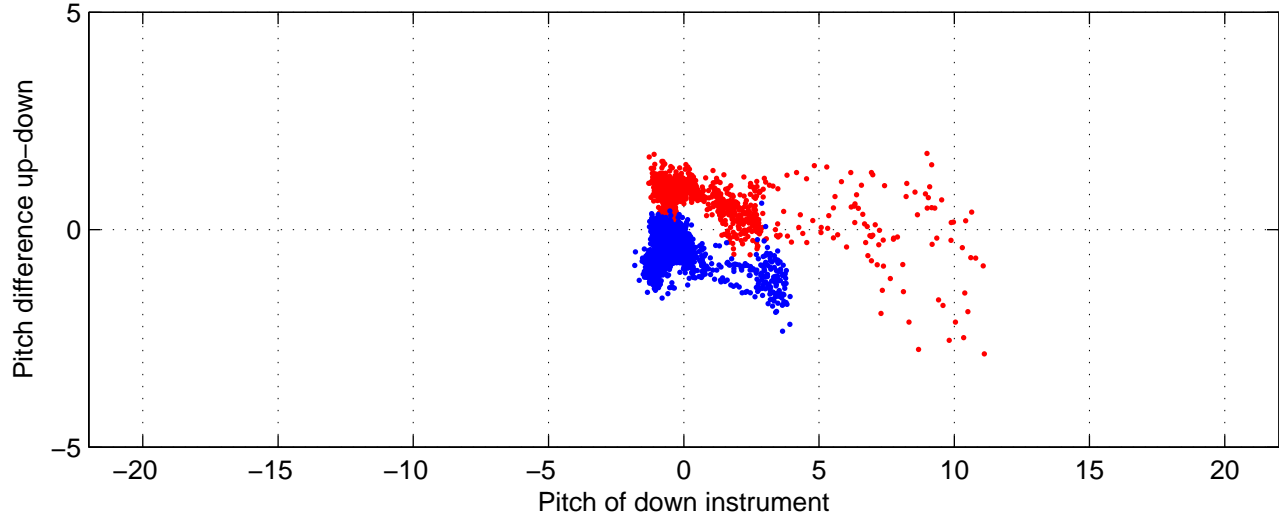

rh10621 (LADCP #070; V5) Figure 6

Heading offset : 88.2839 (r/b: down-/upcast)

Pitch offset : -0.64928

Roll offset : -1.0855