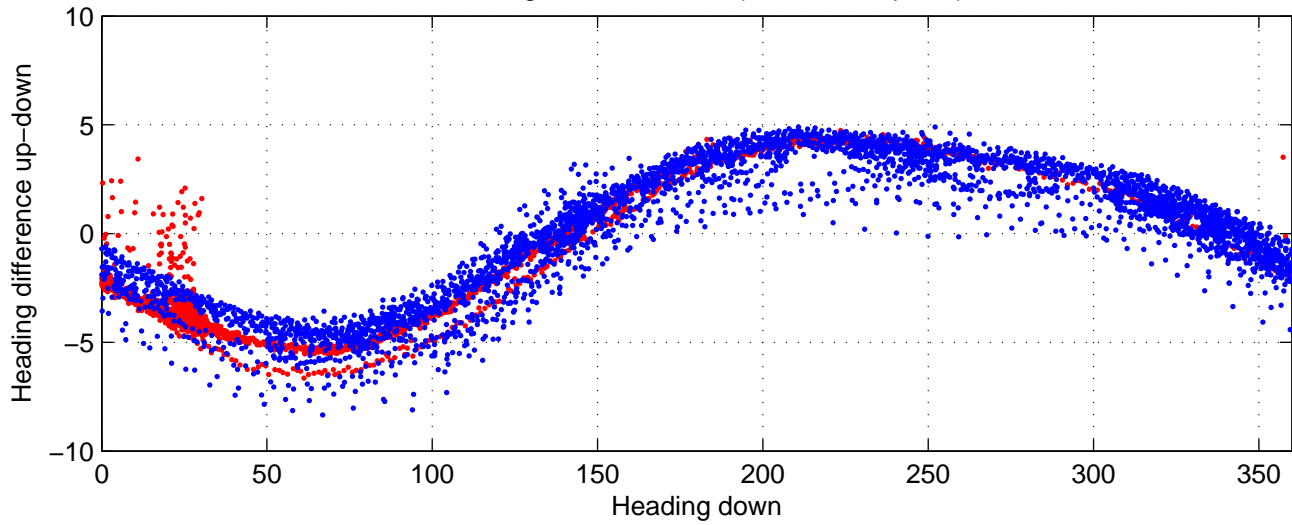

rh10621 (LADCP #070; V5) Figure 6

Heading offset : 88.2839 (r/b: down-/upcast)

Pitch offset : -0.64928

Roll offset : -1.0855