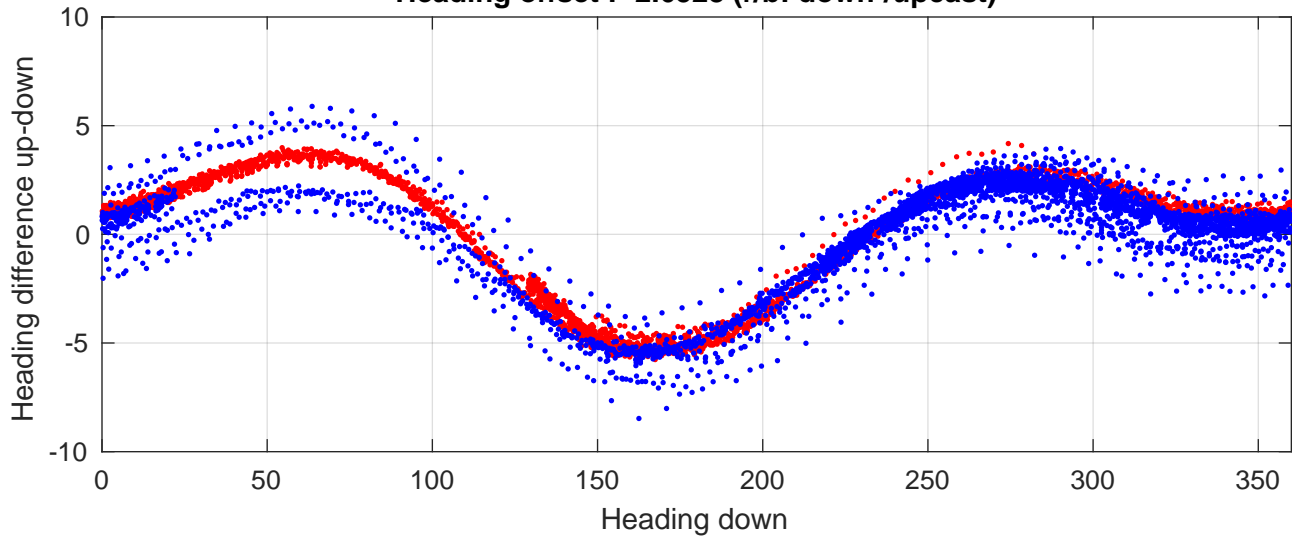

I7N station #115 (V2) Figure 6

Heading offset : -2.6528 (r/b: down/upcast)

Pitch offset : 0.035276

Roll offset : 0.80302