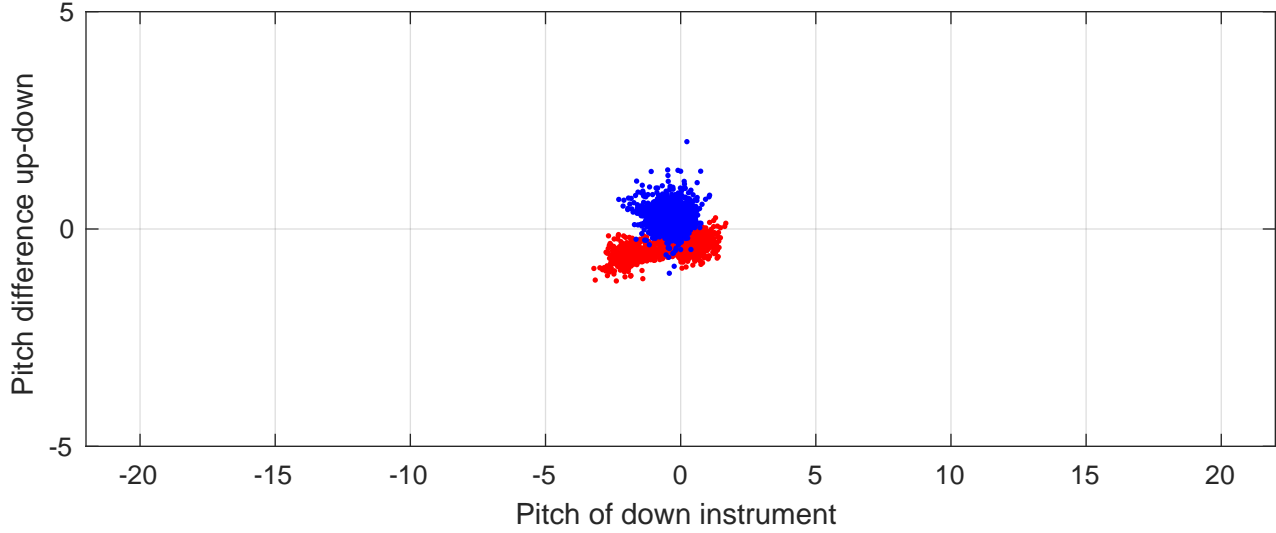

I7N station #115 (V2) Figure 6

Heading offset : -2.6528 (r/b: down/upcast)

Pitch offset : 0.035276

Roll offset : 0.80302