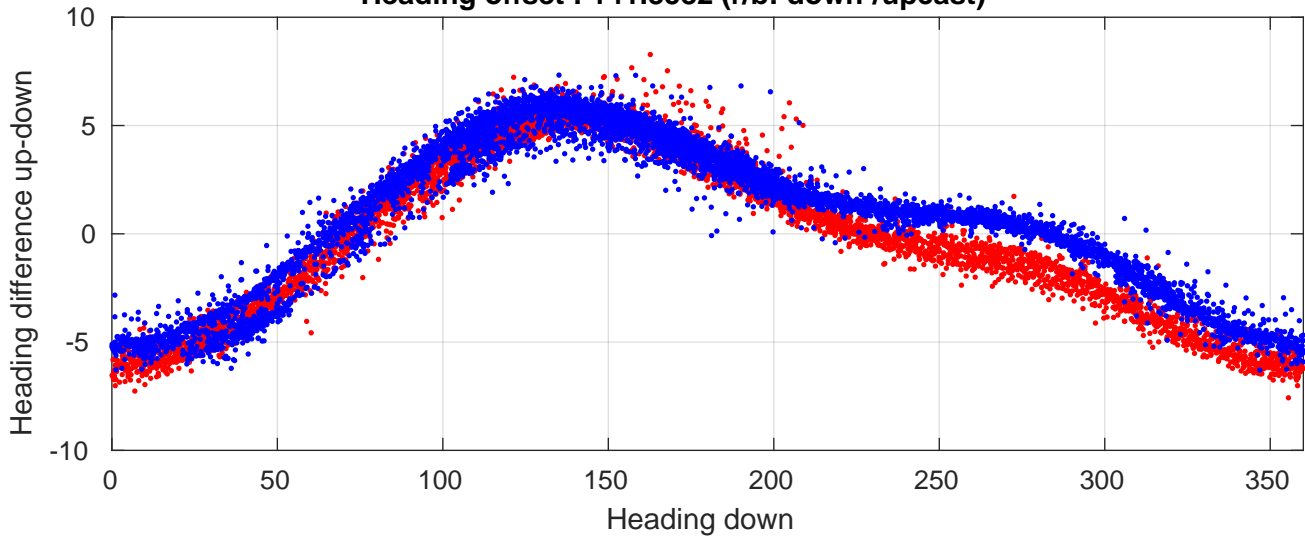

P06 station #124 (V2) Figure 6

Heading offset : 141.3582 (r/b: down-/upcast)

Pitch offset : -0.19111

Roll offset : -0.87828