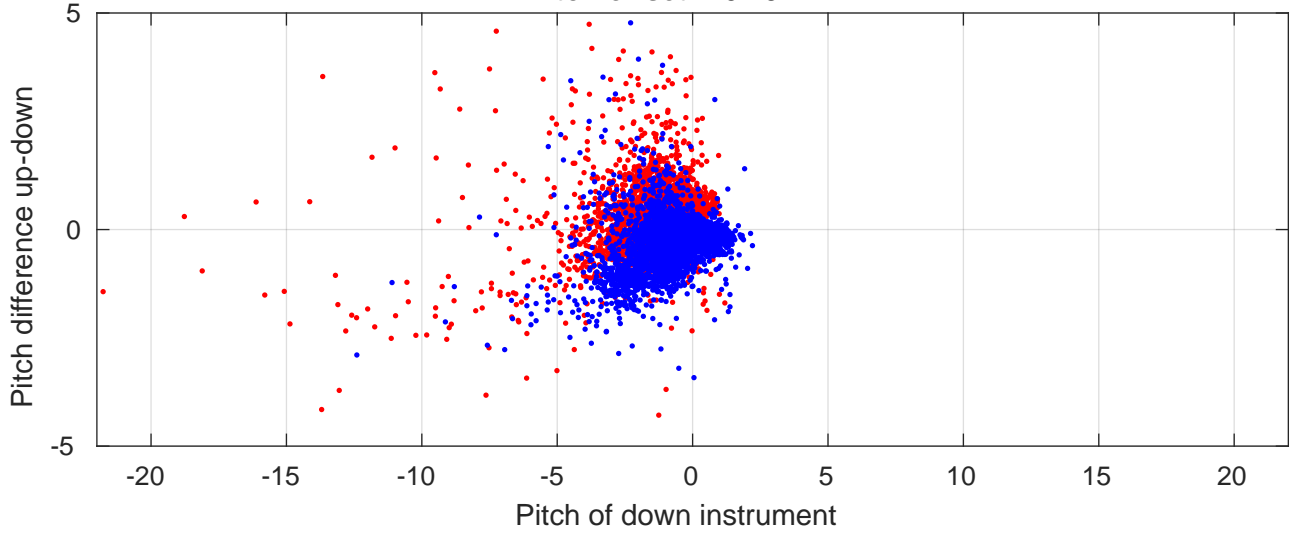

P06 station #124 (V2) Figure 6

Heading offset : 141.3582 (r/b: down-/upcast)

Pitch offset : -0.19111

Roll offset : -0.87828