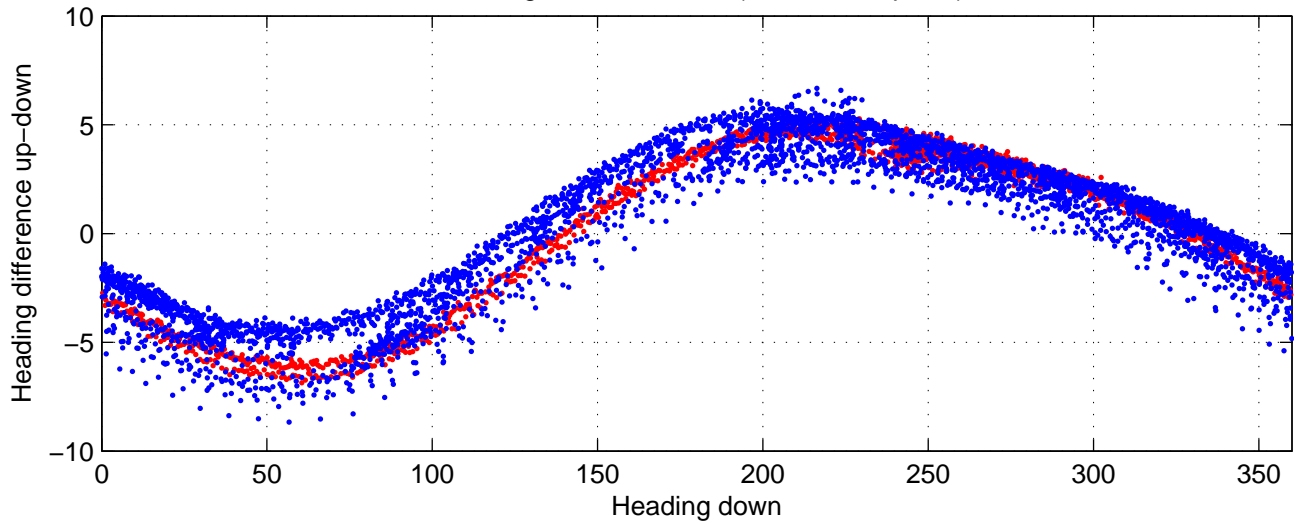

# rh11111 (LADCP #119; V5) Figure 6

Heading offset : 88.7711 (r/b: down-/upcast)

Pitch offset : -0.52861

Roll offset : -1.3126