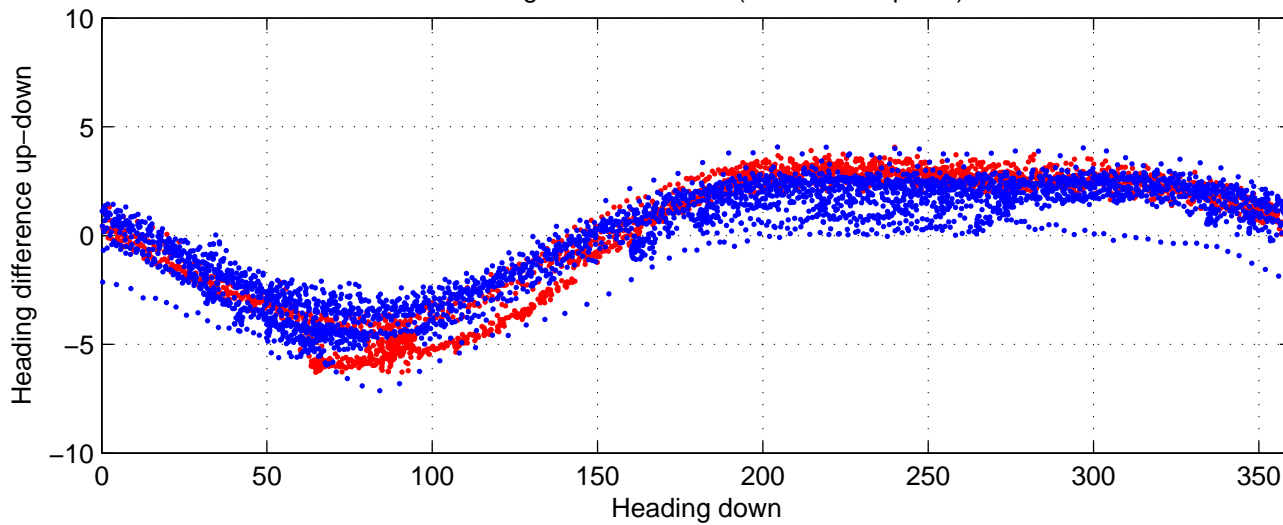

# rh10141 (LADCP #021; V5) Figure 6

Heading offset : 87.4137 (r/b: down-/upcast)

Pitch offset : -0.58296

Roll offset : -0.70131