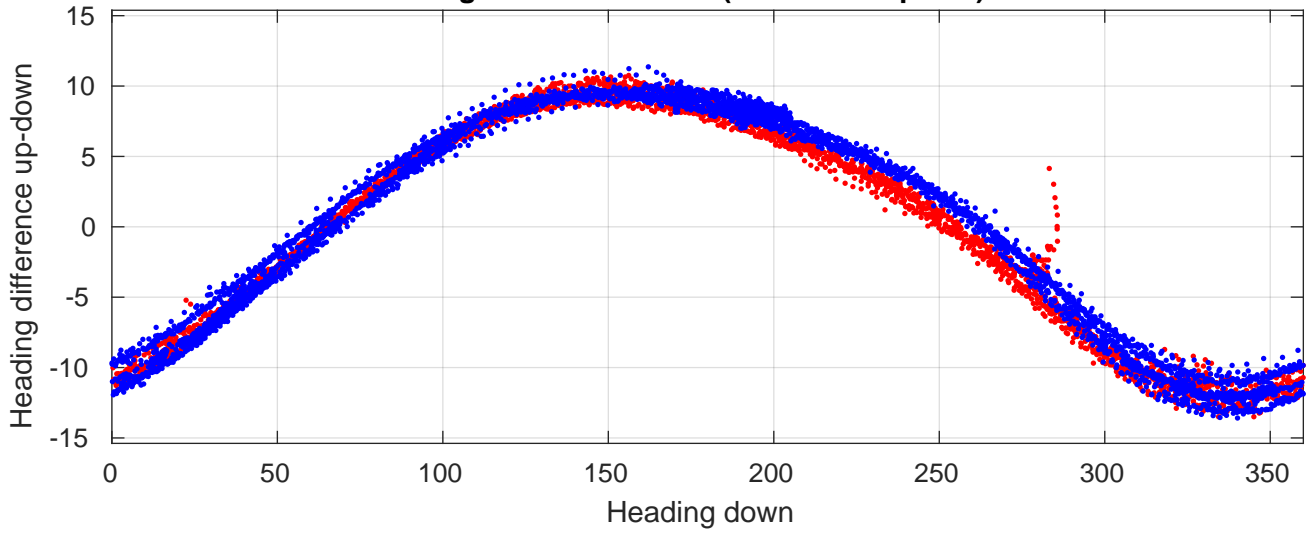

# P06 station #215 (V2) Figure 6

Heading offset : 159.0447 (r/b: down-/upcast)

Pitch offset : -0.20009

Roll offset : -0.59931