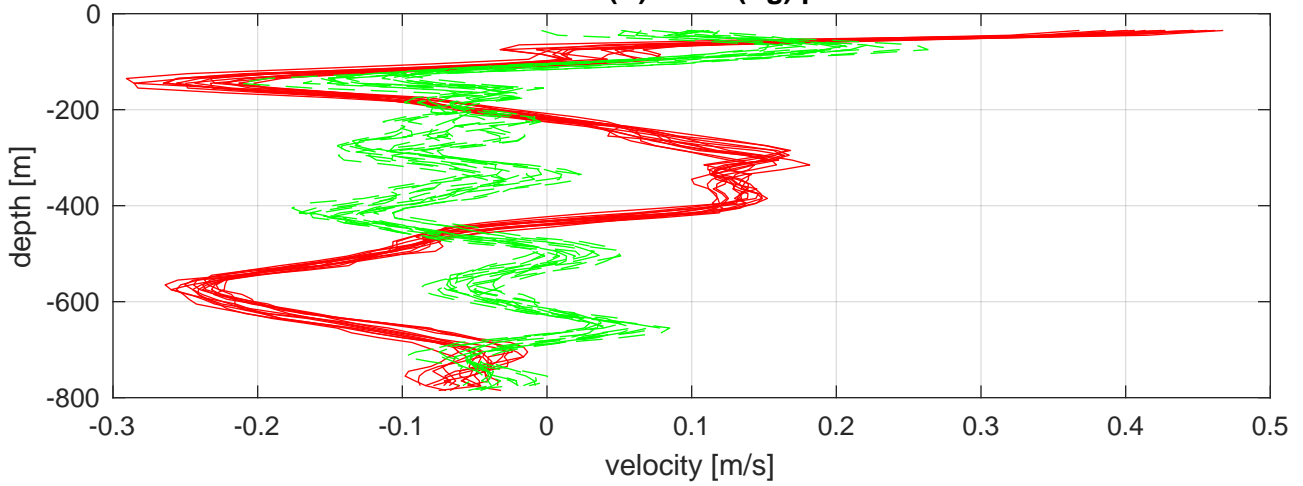

### I7N station #79 (V2) SADCP U(-r) and V(-g) profiles

### ship nav (g.) start (bp) end (kp) SADCP (rp)