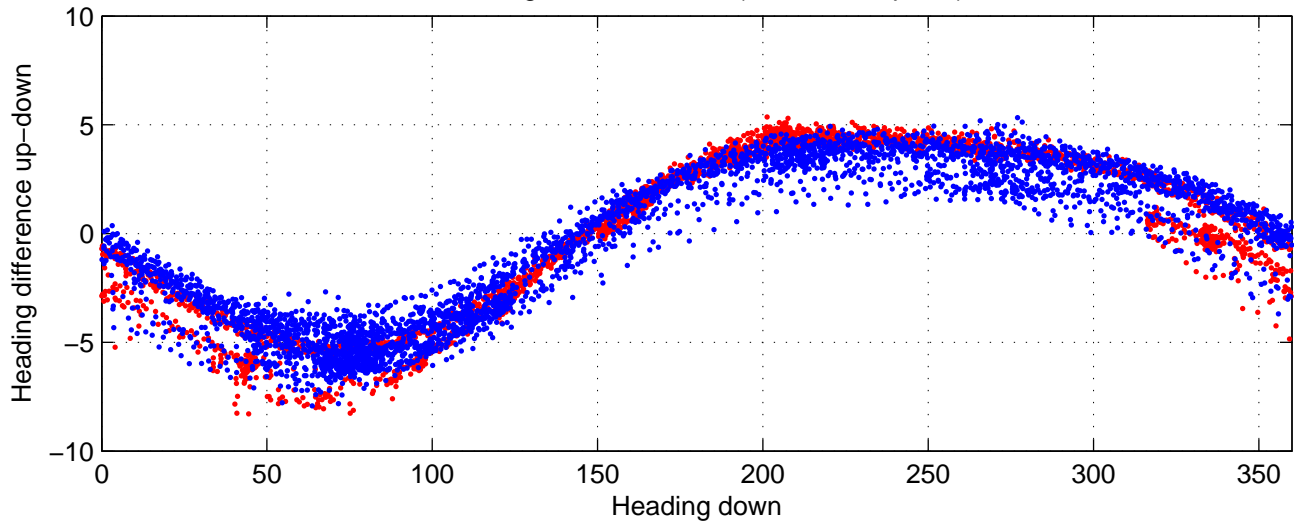

# rh10261 (LADCP #034; V5) Figure 6

Heading offset : 88.0045 (r/b: down-/upcast)

Pitch offset : -0.72985

Roll offset : -0.86231