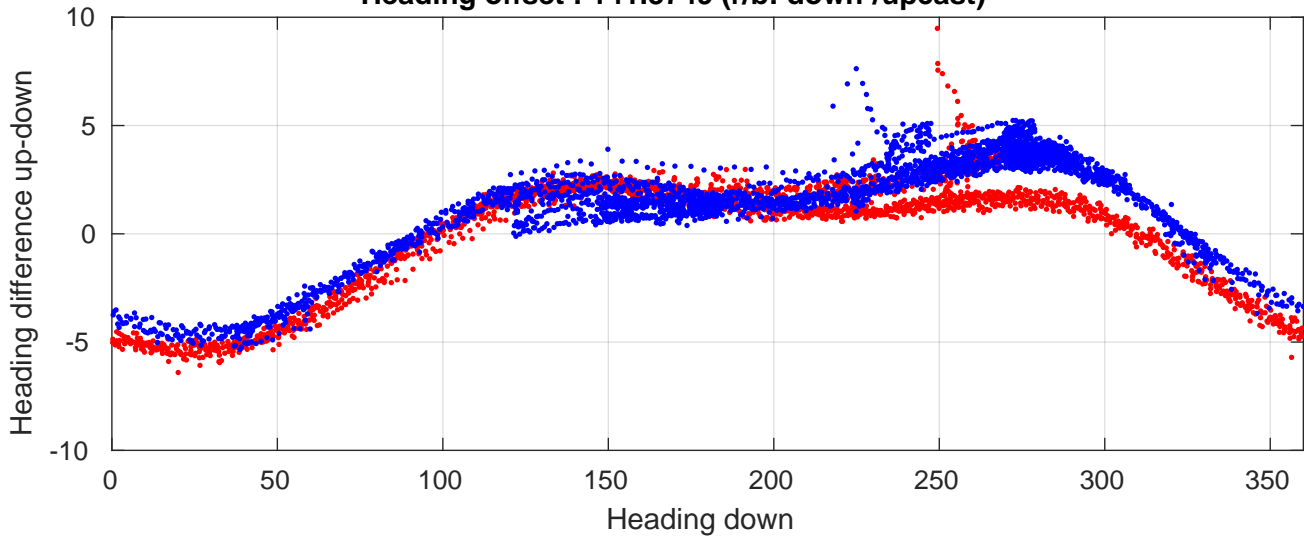

# P06 station #81 (V2) Figure 6

Heading offset : 141.3749 (r/b: down-/upcast)

Pitch offset : -0.53772

Roll offset : -0.95719