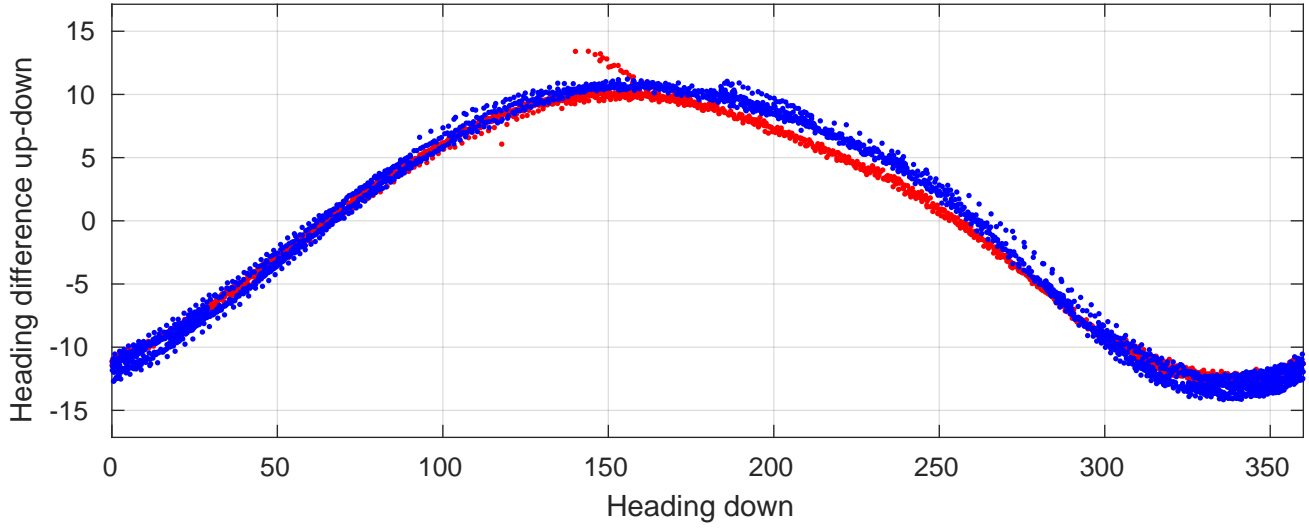

P06 station #246 (V2) Figure 6

Heading offset : 159.1082 (r/b: down-/upcast)

Pitch offset : -0.46207

Roll offset : -0.66586