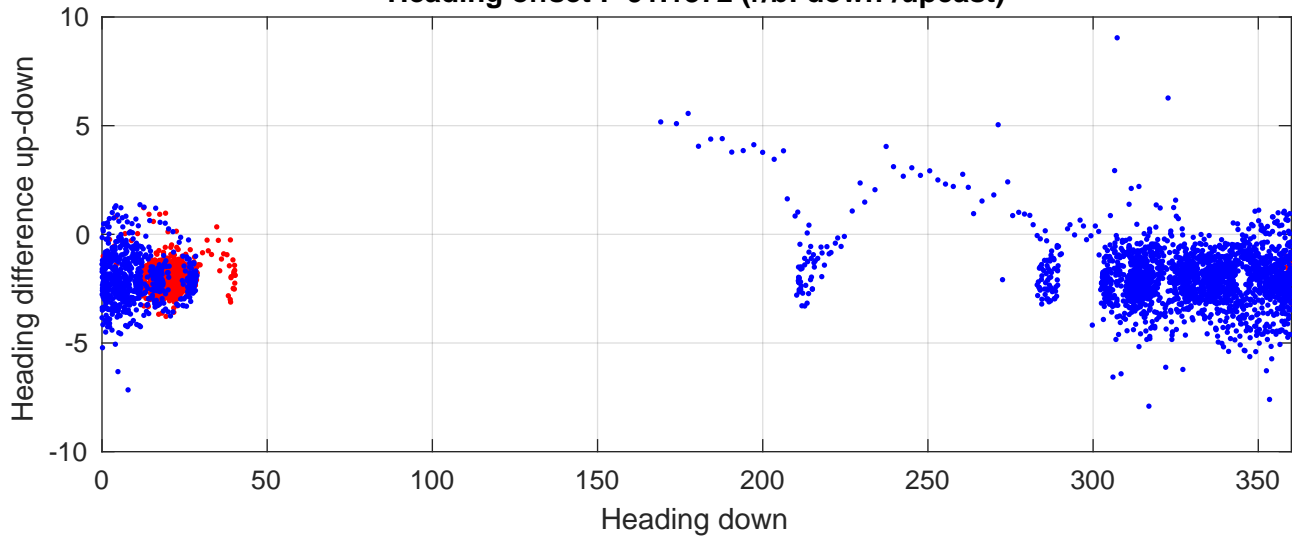

S4P station #33 (V8) Figure 6

Heading offset : -91.1372 (r/b: down/upcast)

Pitch offset : 2.1359

Roll offset : -2.5669