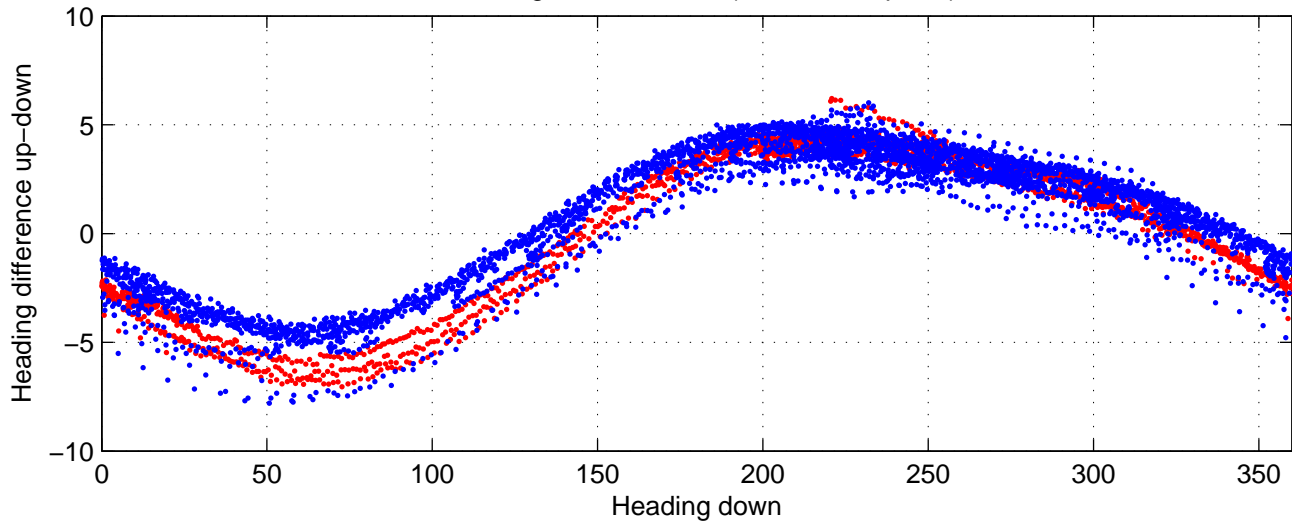

rh10931 (LADCP #101; V5) Figure 6

Heading offset : 88.375 (r/b: down-/upcast)

Pitch offset : -0.707

Roll offset : -1.1631