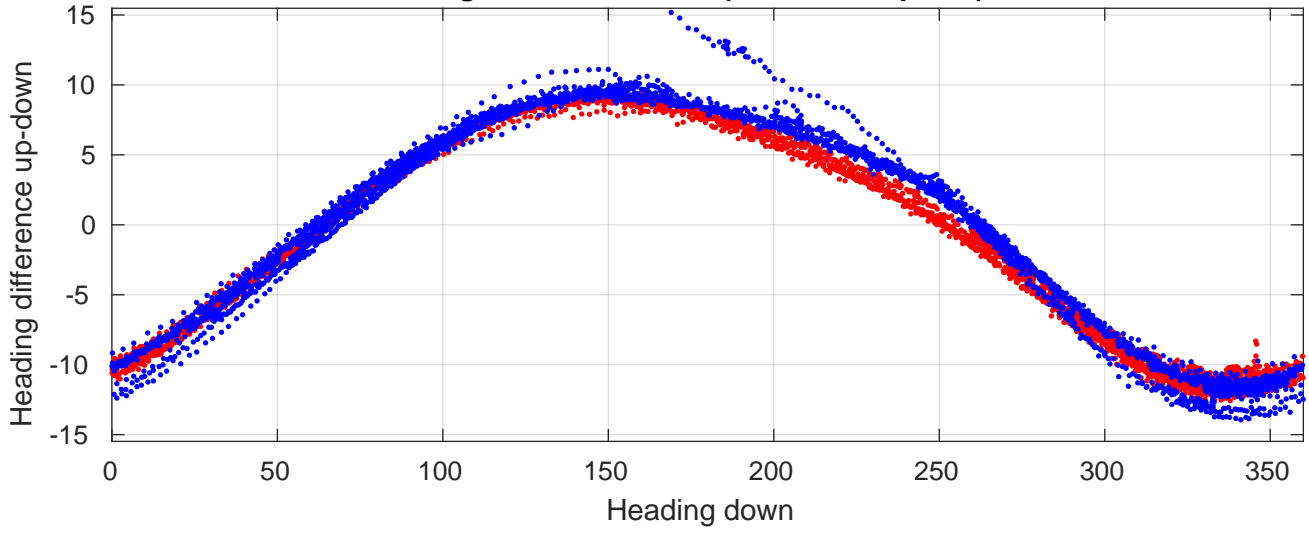

P06 station #227 (V2) Figure 6

Heading offset : 159.0017 (r/b: down-/upcast)

Pitch offset : -0.23872

Roll offset : -0.61896