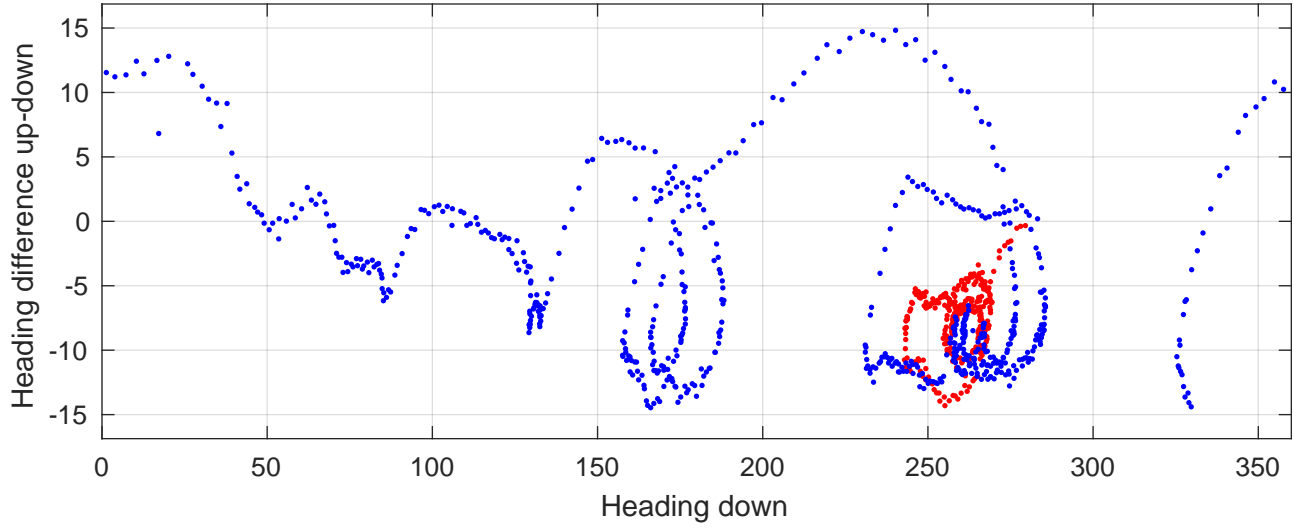

S4P station #32 (V8) Figure 6

Heading offset : -97.014 (r/b: down-/upcast)

Pitch offset : 2.1429

Roll offset : -2.5324