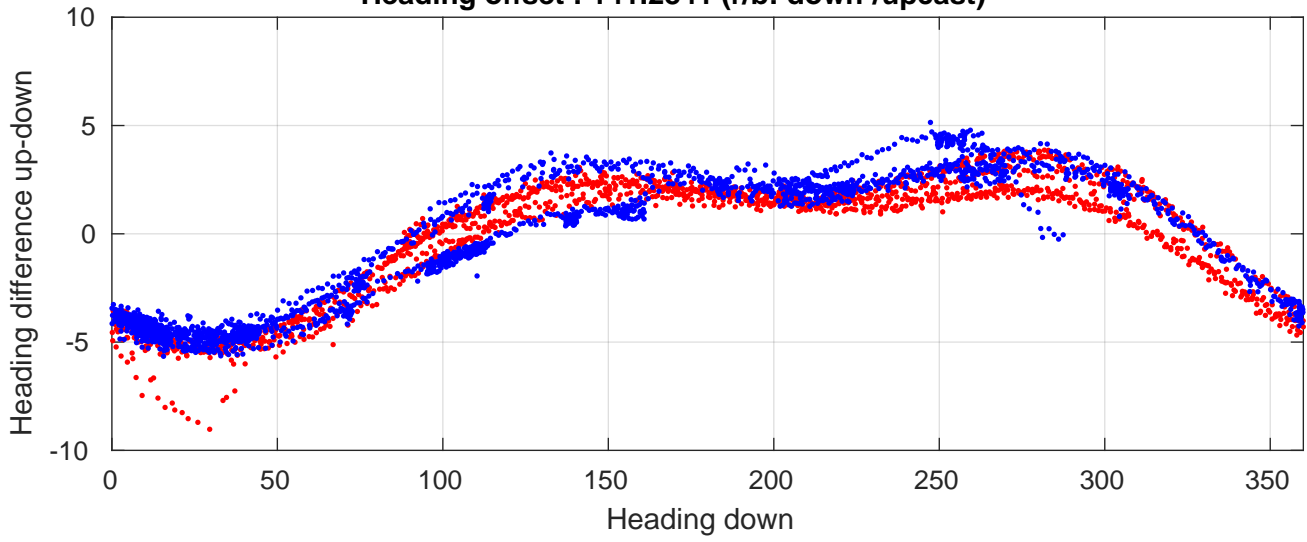

P06 station #66 (V2) Figure 6

Heading offset : 141.2841 (r/b: down-/upcast)

Pitch offset : 0.044246

Roll offset : -0.75839