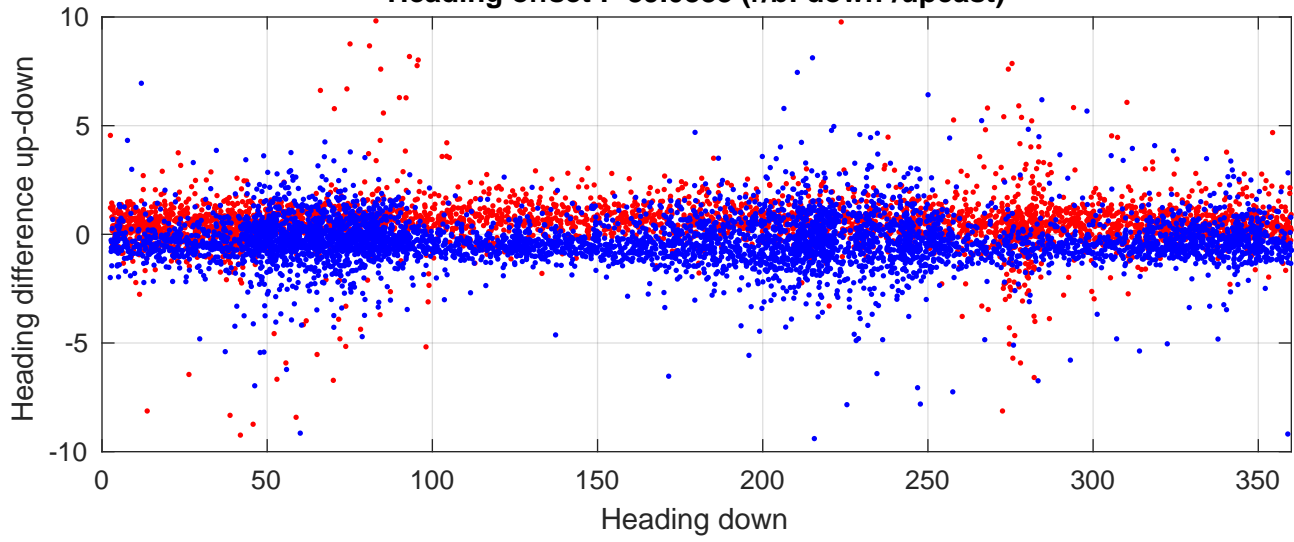

# S4P station #45 (V8) Figure 6

Heading offset : -89.0883 (r/b: down/upcast)

Pitch offset : 1.8711

Roll offset : -3.1752