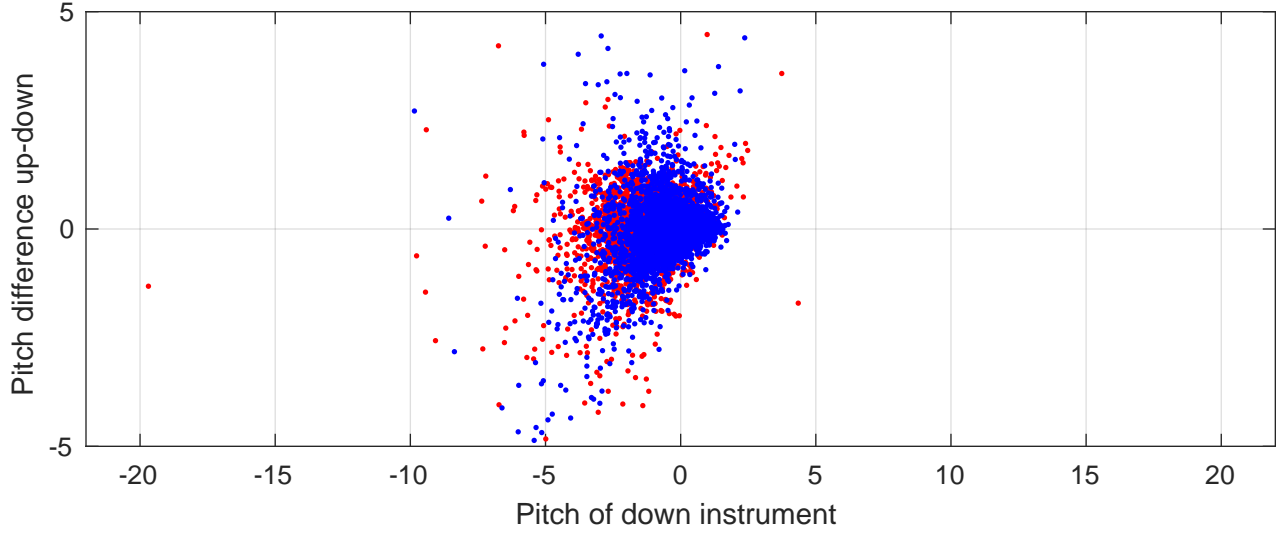

# S4P station #45 (V8) Figure 6

Heading offset : -89.0883 (r/b: down/upcast)

Pitch offset : 1.8711

Roll offset : -3.1752