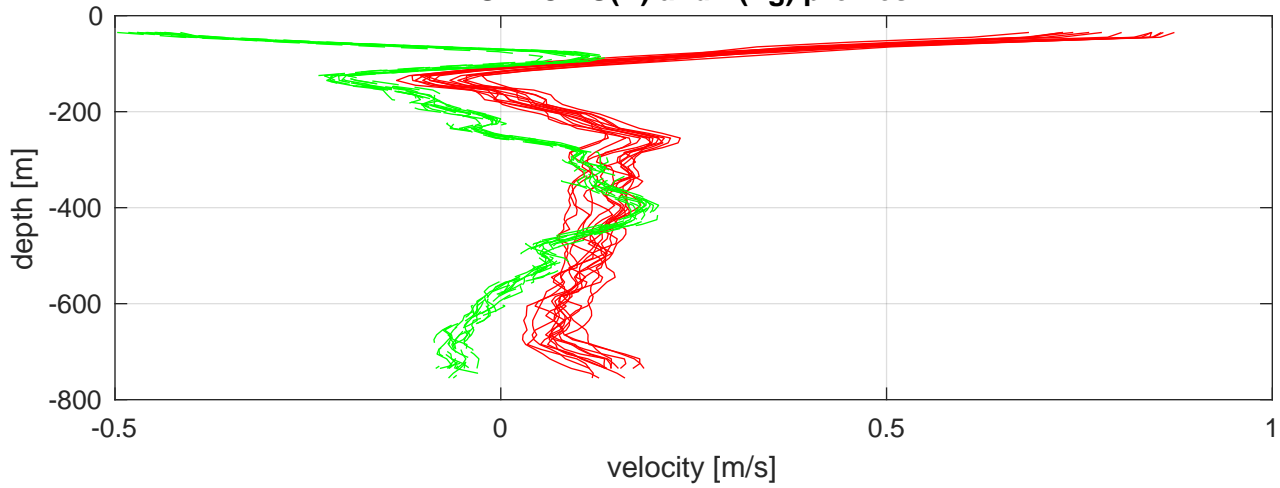

I7N station #70 (V2)
SADCP U(-r) and V(-g) profiles

ship nav (g.) start (bp) end (kp) SADCP (rp)