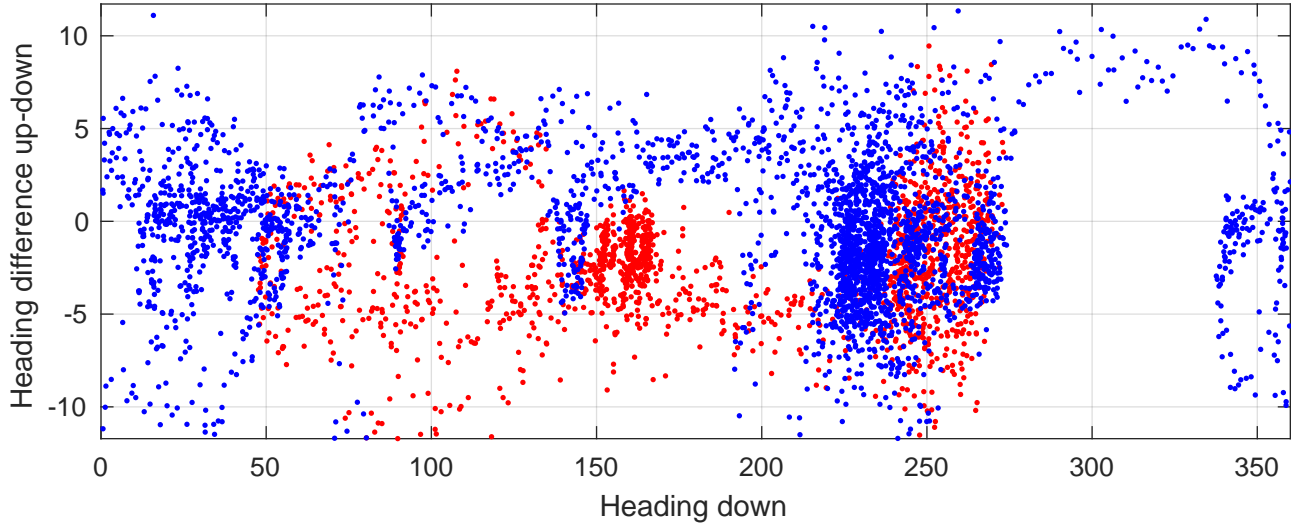

# S4P station #2 (V8) Figure 6

Heading offset : -90.7809 (r/b: down/upcast)

Pitch offset : 2.1363

Roll offset : -2.5981