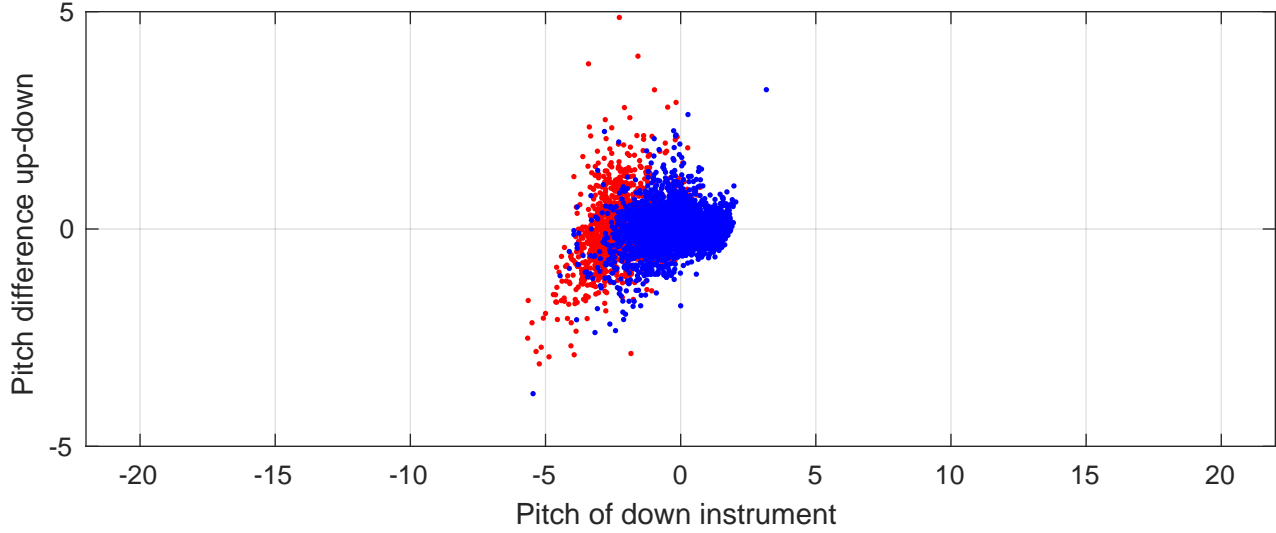

# S4P station #2 (V8) Figure 6

Heading offset : -90.7809 (r/b: down/upcast)

Pitch offset : 2.1363

Roll offset : -2.5981