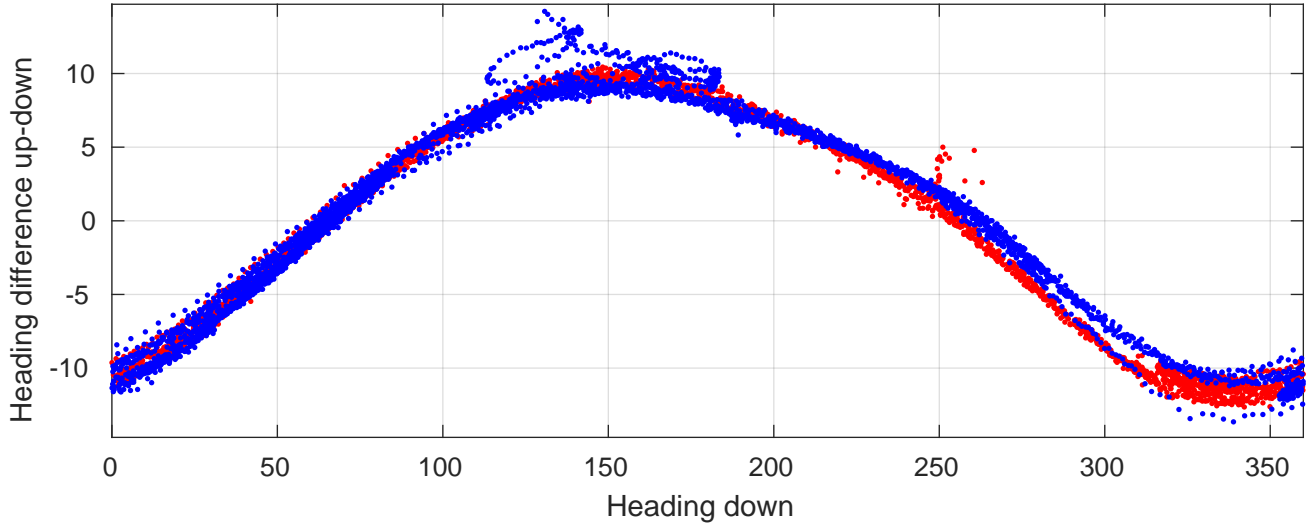

# P06 station #209 (V2) Figure 6

Heading offset : 158.8492 (r/b: down-/upcast)

Pitch offset : -0.23395

Roll offset : -0.57265