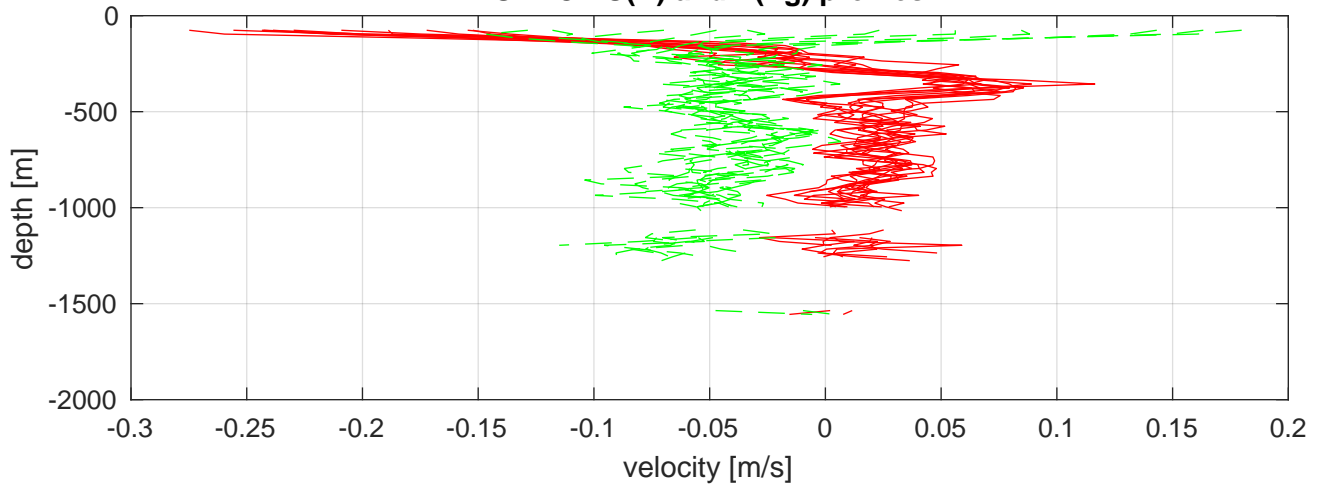

S4P station #55 (V8) SADCP U(-r) and V(-g) profiles

ship nav (g.) start (bp) end (kp) SADCP (rp)