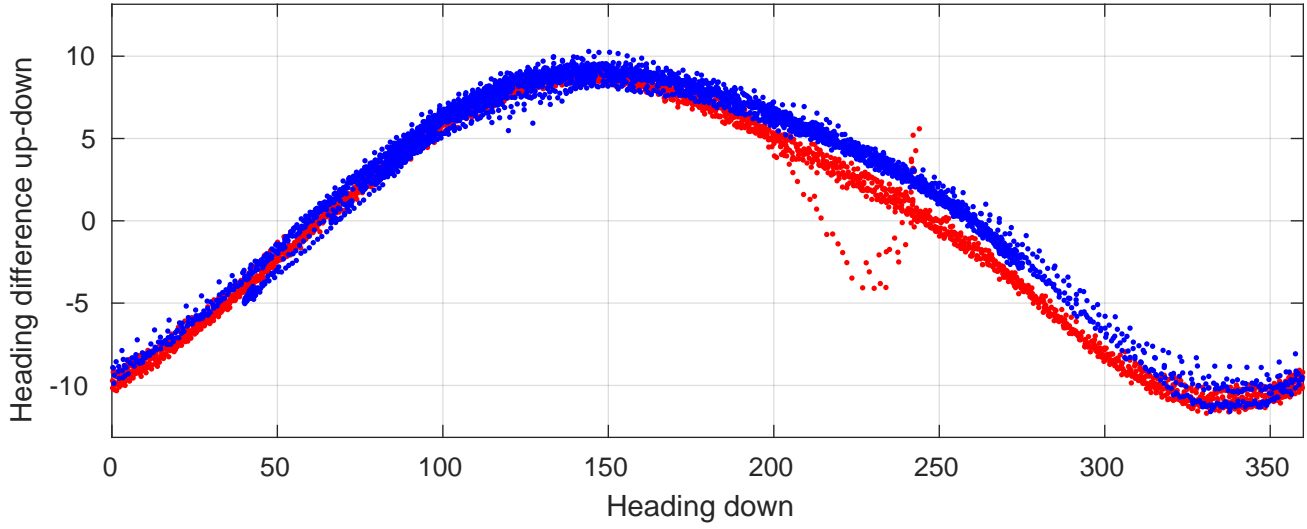

P06 station #191 (V2) Figure 6

Heading offset : 158.6098 (r/b: down-/upcast)

Pitch offset : -0.84775

Roll offset : -0.34523