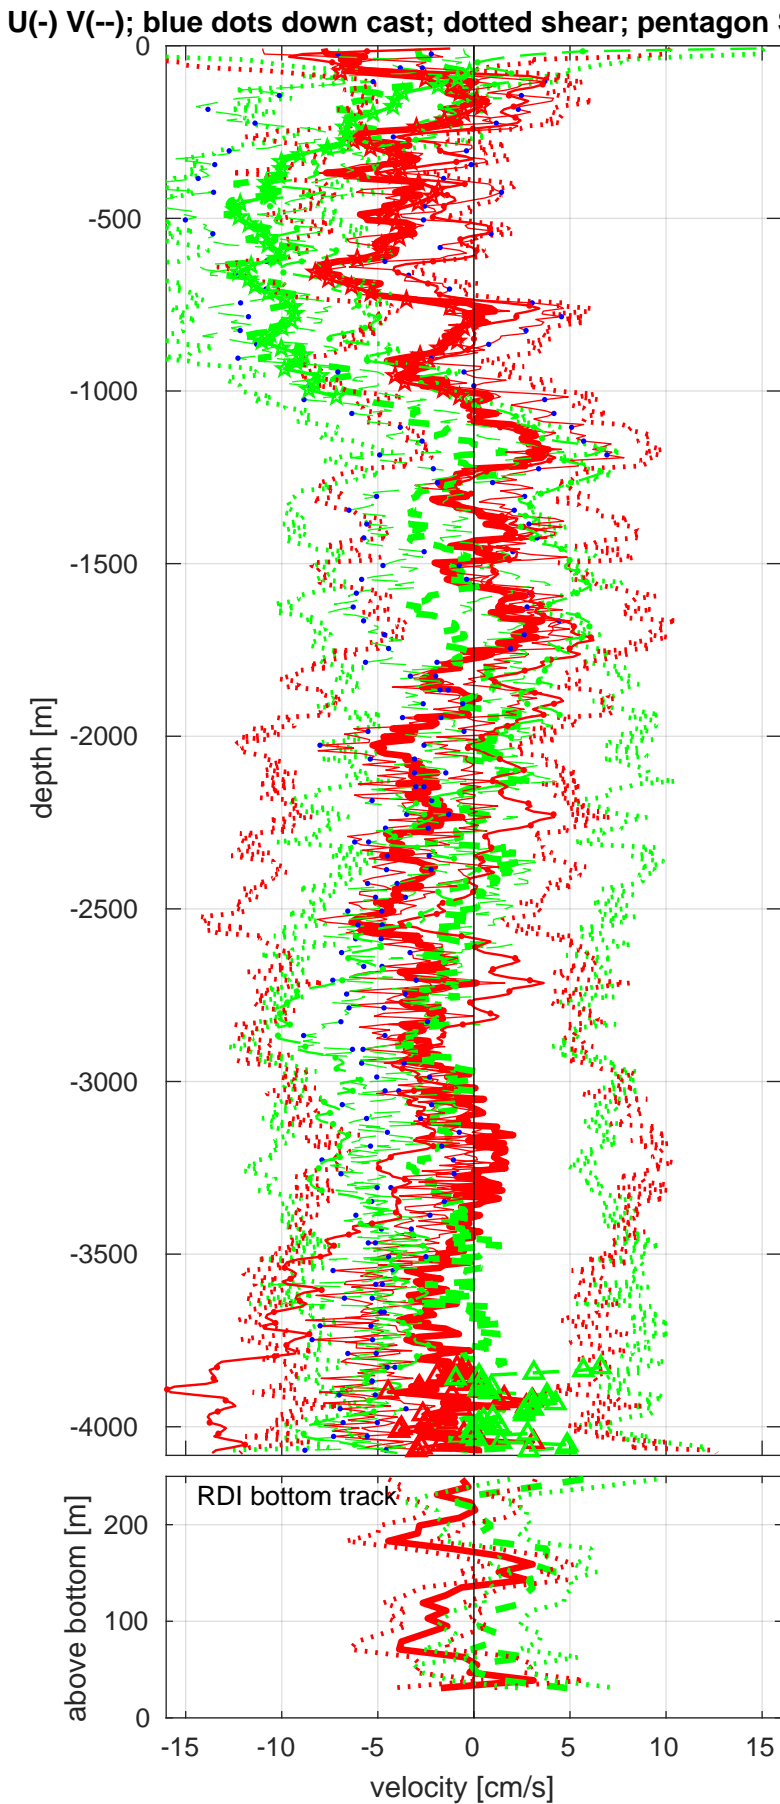

Station : P06 station #235 (V2) Figure 1

Start: 32°S 29.9940' 73°W 57.9900'
 26-Sep-2017 03:07:28
 End: 32°S 29.9892' 73°W 57.9216'
 26-Sep-2017 06:38:23
 u-mean: -2 [cm/s] v-mean -3 [cm/s]
 binsize do: 8 [m] binsize up: 8 [m]
 mag. deviation 4.2
 wdifff: 0.2 pglim: 0 elim 0.5
 bar:1.0 bot:1.0 sad:1.0
 weightmin 0.1 weightpower: 1.0
 max depth: 4075 [m] bottom: 4083 [m]