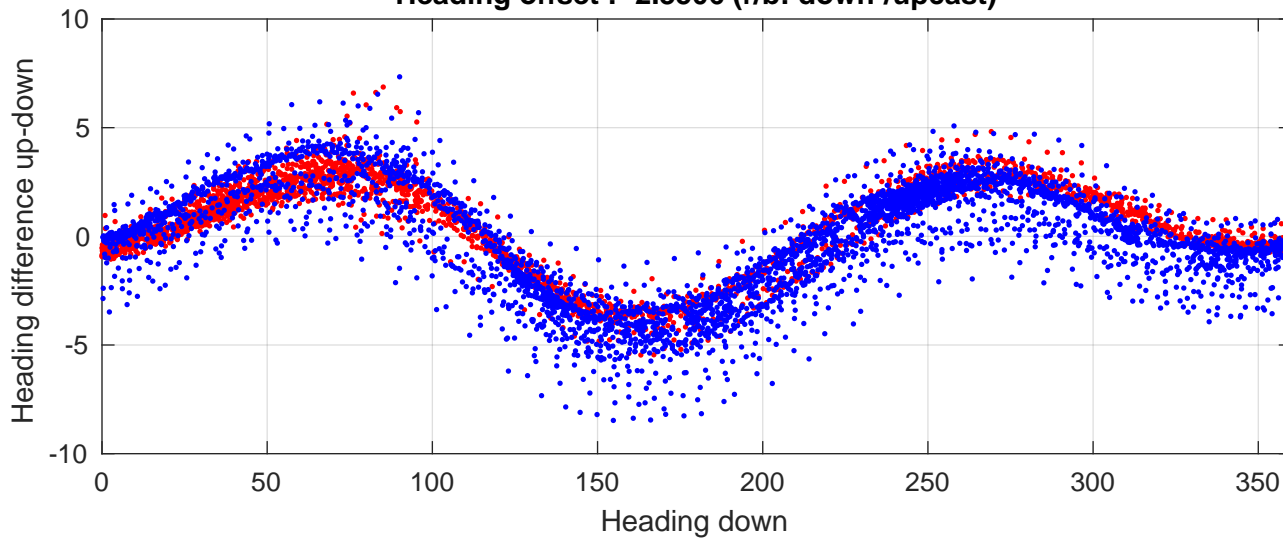

I7N station #59 (V2) Figure 6

Heading offset : -2.3506 (r/b: down-/upcast)

Pitch offset : 0.11917

Roll offset : 0.8158