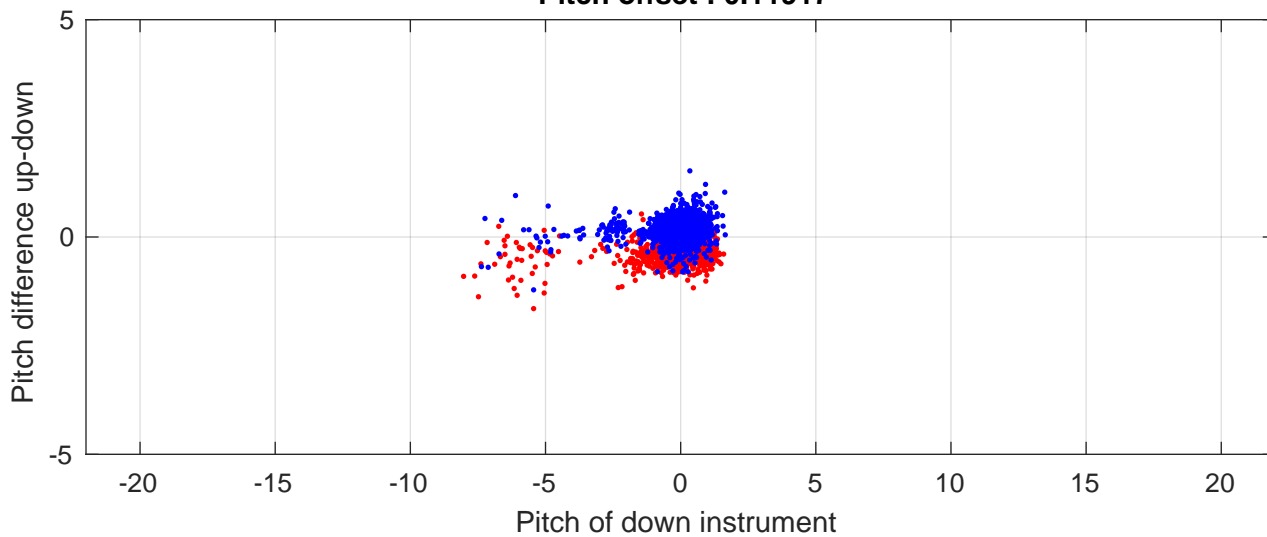

I7N station #59 (V2) Figure 6

Heading offset : -2.3506 (r/b: down-/upcast)

Pitch offset : 0.11917

Roll offset : 0.8158