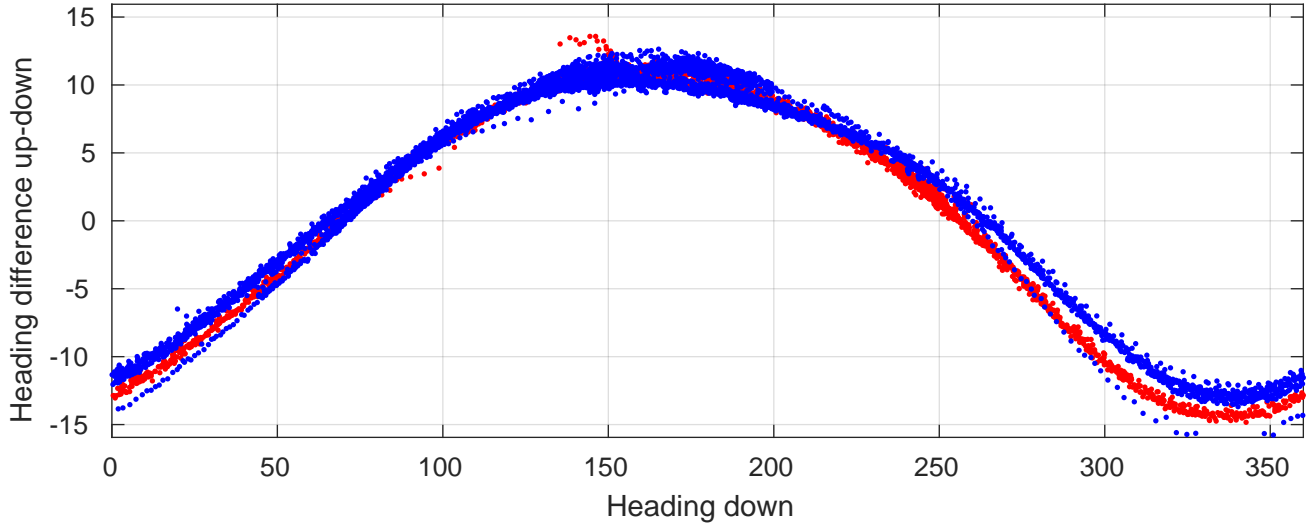

P06 station #241 (V2) Figure 6

Heading offset : 158.7967 (r/b: down-/upcast)

Pitch offset : -0.45848

Roll offset : -0.63756