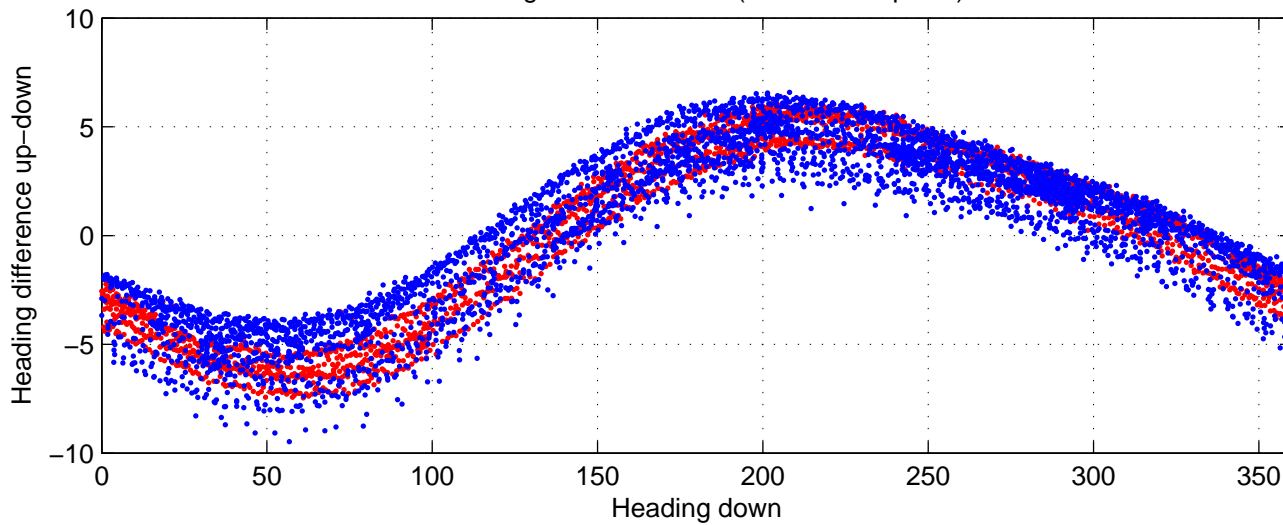

rh11162 (LADCP #126; V5) Figure 6

Heading offset : 88.6694 (r/b: down-/upcast)

Pitch offset : -0.6827

Roll offset : -1.1203