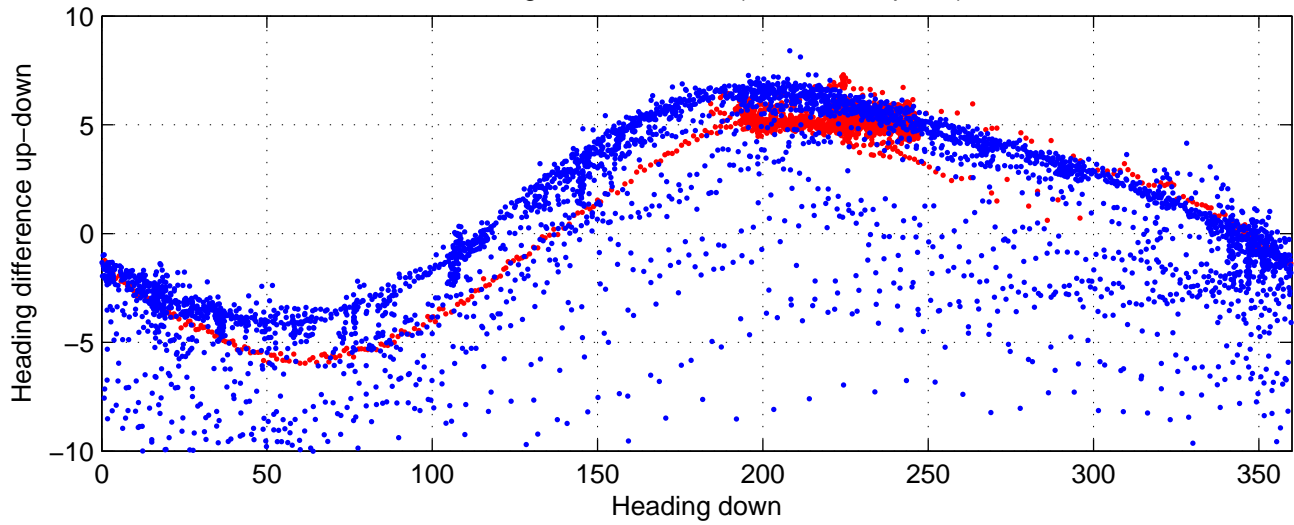

# rh11241 (LADCP #134; V5) Figure 6

Heading offset : 89.8891 (r/b: down-/upcast)

Pitch offset : -1.0256

Roll offset : -0.97116