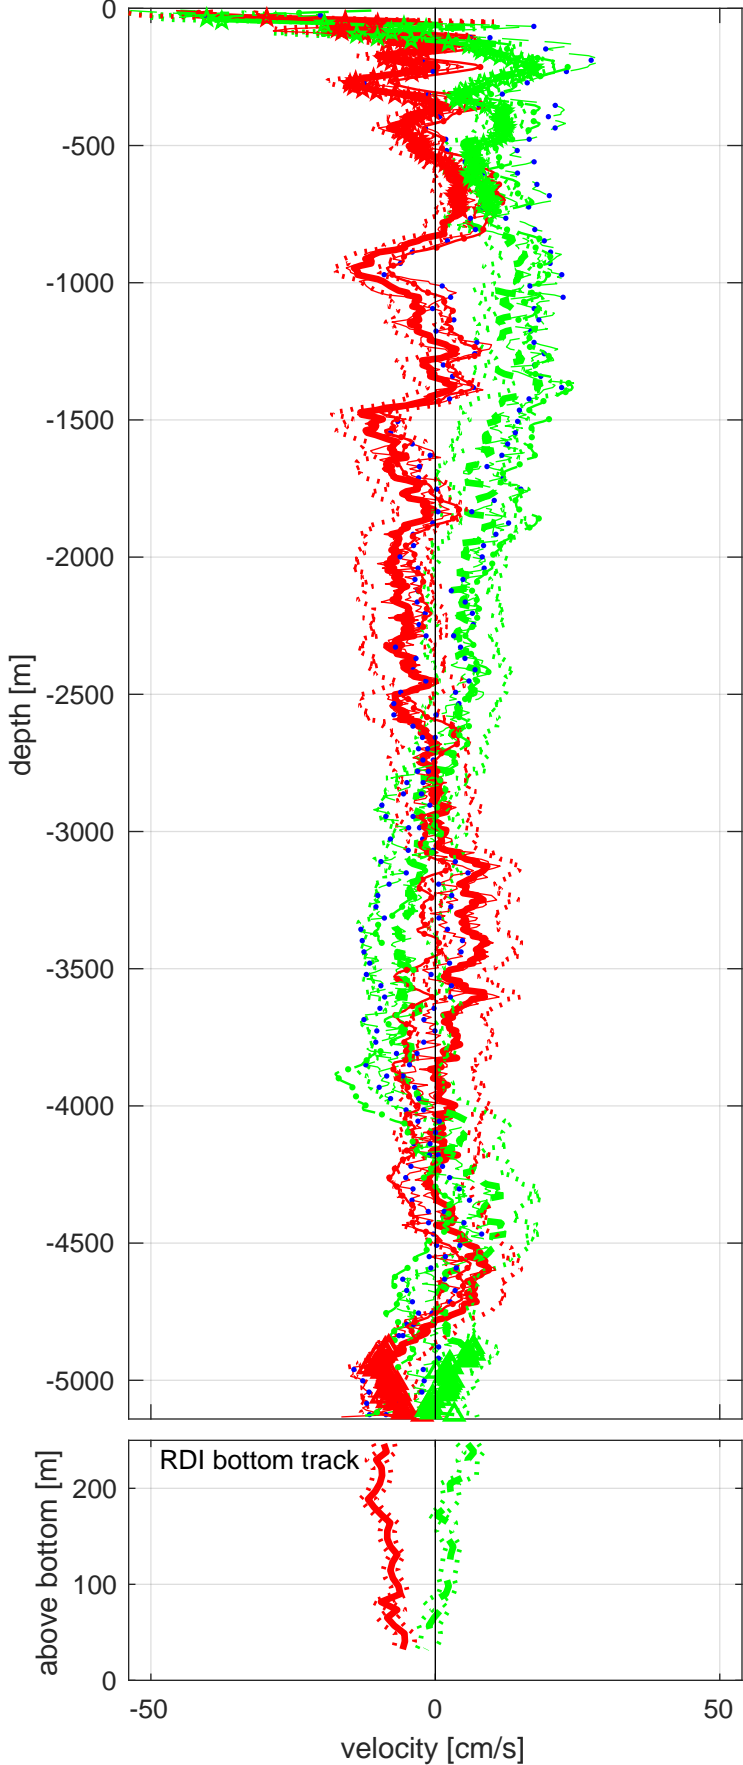

Station : I7N station #54 (V2) Figure 1

U(-) V(--); blue dots down cast; dotted shear; pentagon SADCP

Start: 8°S 22.6080' 52°E 37.4856'
 12-May-2018 17:00:26
 End: 8°S 22.5300' 52°E 37.5648'
 12-May-2018 20:43:38
 u-mean: -2 [cm/s] v-mean 4 [cm/s]
 binsize do: 8 [m] binsize up: 8 [m]
 mag. deviation -6.6
 wdifff: 0.2 pglim: 0 elim 0.5
 bar:1.0 bot:1.0 sad:1.0
 weightmin 0.1 weightpower: 1.0
 max depth: 5132 [m] bottom: 5141 [m]