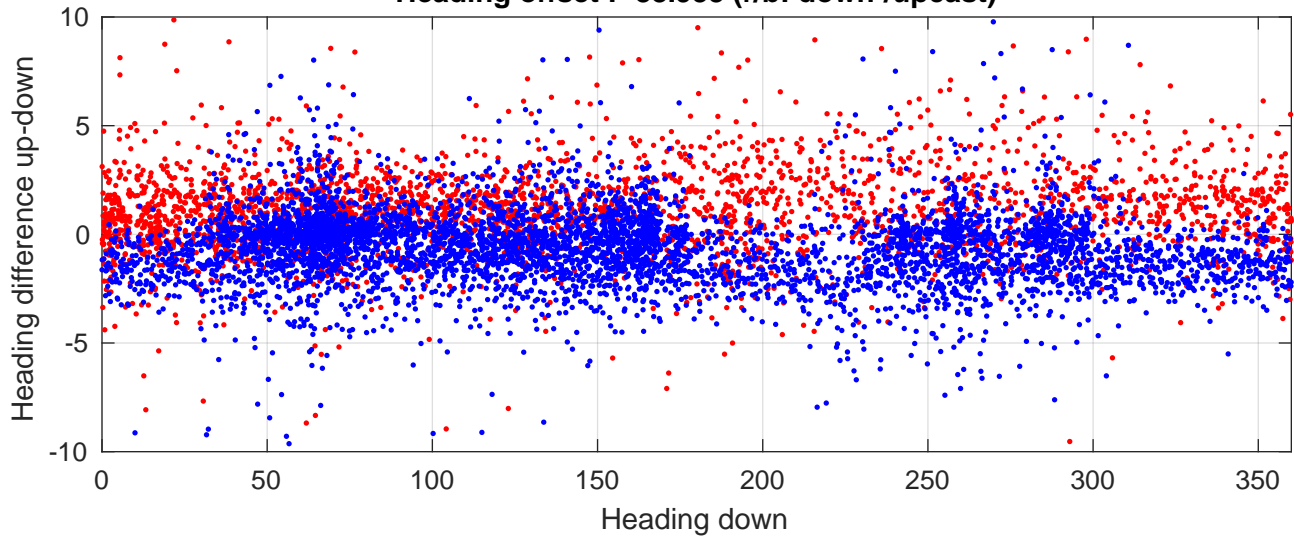

# S4P station #21 (V8) Figure 6

Heading offset : -88.933 (r/b: down-/upcast)

Pitch offset : 1.8558

Roll offset : -3.213