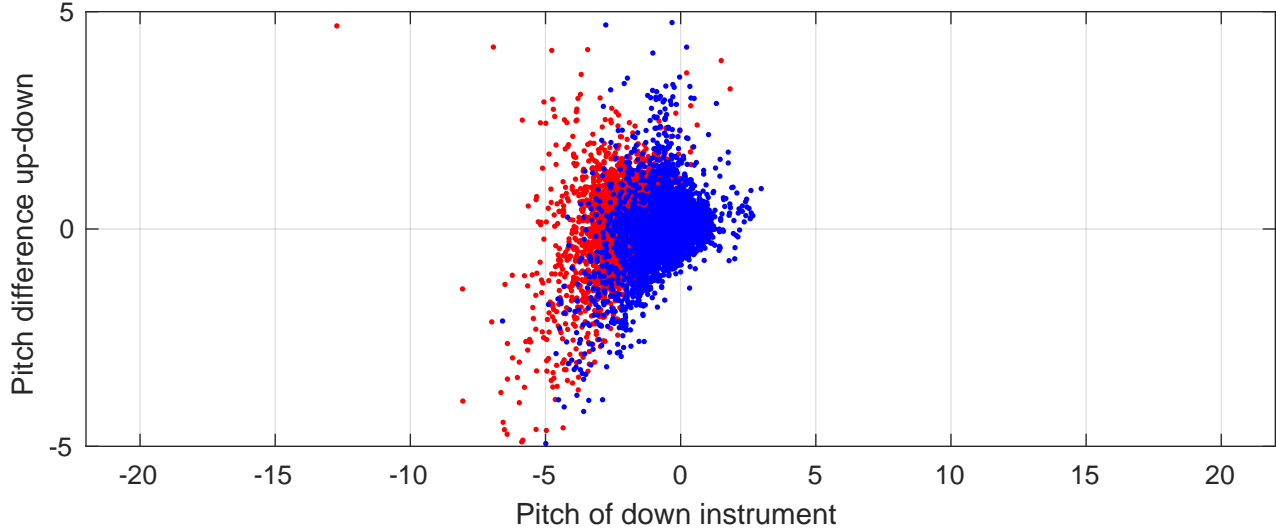

S4P station #116 (V8) Figure 6

Heading offset : -88.6883 (r/b: down/upcast)

Pitch offset : 1.9286

Roll offset : -3.1507