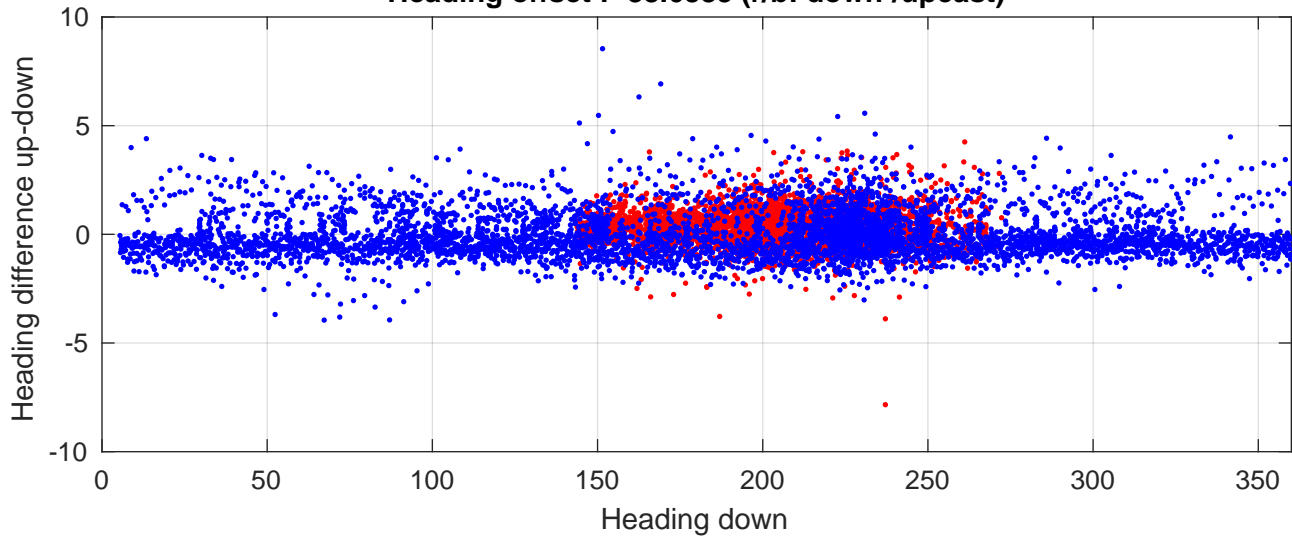

S4P station #116 (V8) Figure 6

Heading offset : -88.6883 (r/b: down/upcast)

Pitch offset : 1.9286

Roll offset : -3.1507