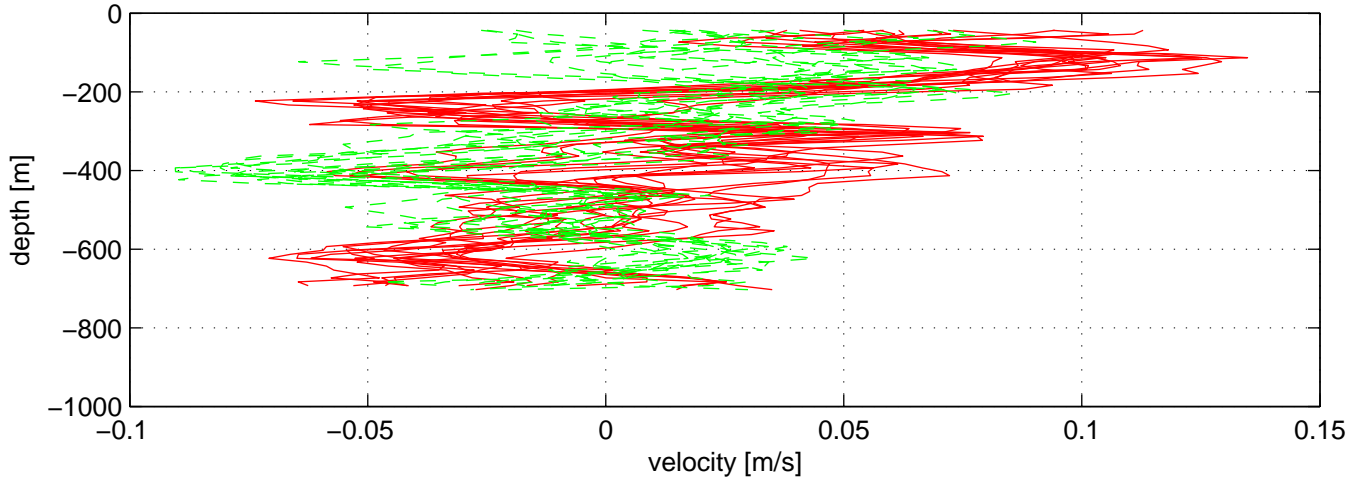

P16N station #160 (V7)

SADCP U(-r) and V(--g) profiles

ship nav (g.) start (bp) end (kp) SADCP (rp)