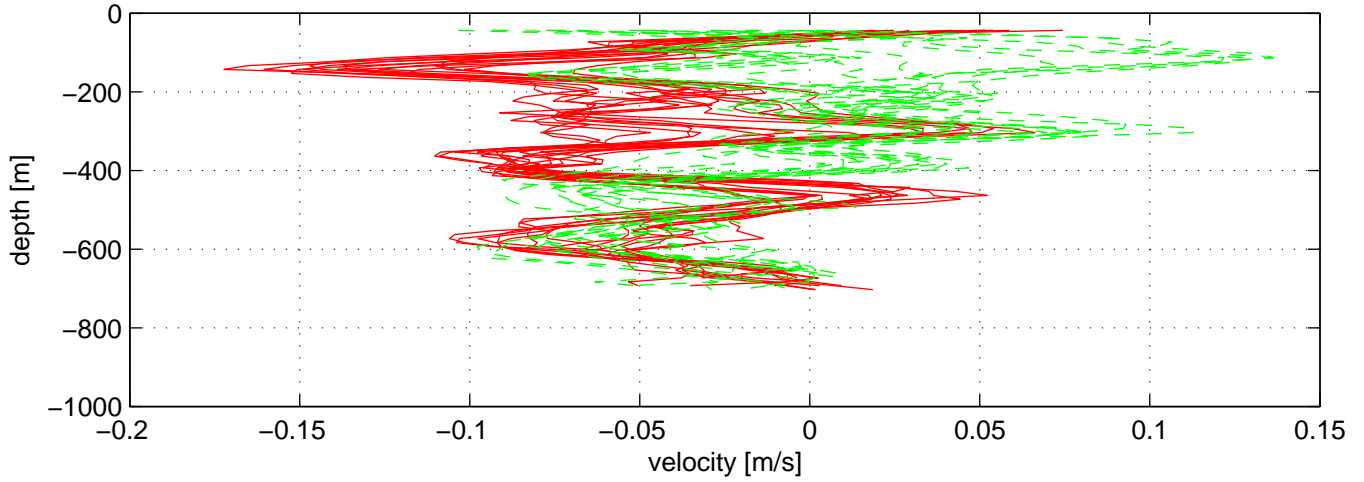

P16N station #157 (V7)

SADCP U(-r) and V(--g) profiles

ship nav (g.) start (bp) end (kp) SADCP (rp)