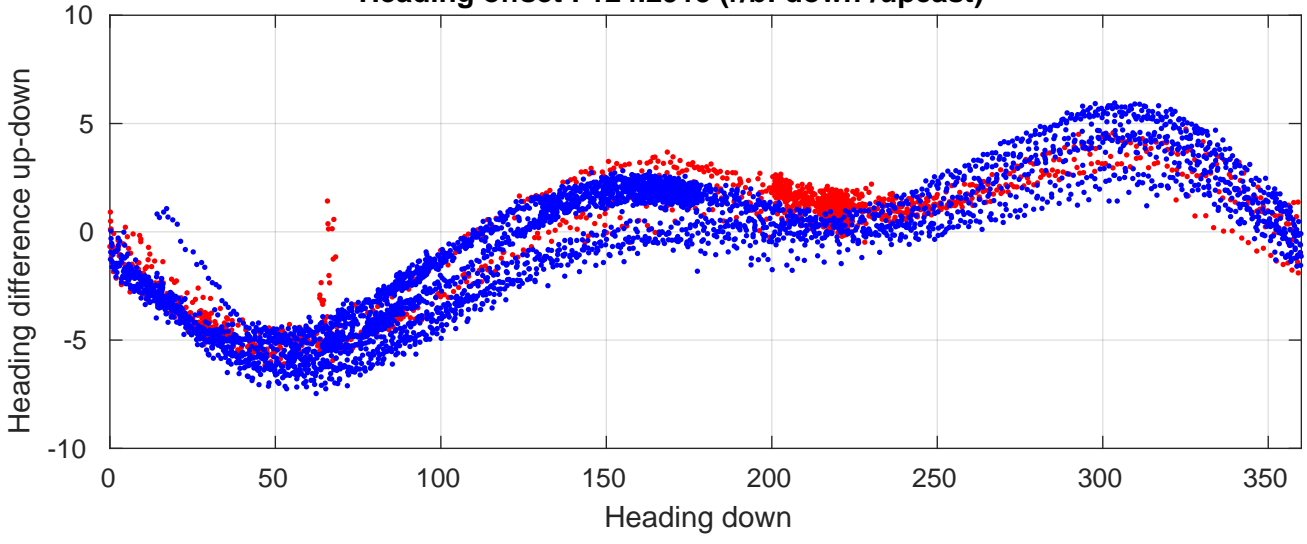

P06 station #5 (V2) Figure 6

Heading offset : 124.2915 (r/b: down-/upcast)

Pitch offset : 1.0592

Roll offset : -0.55877