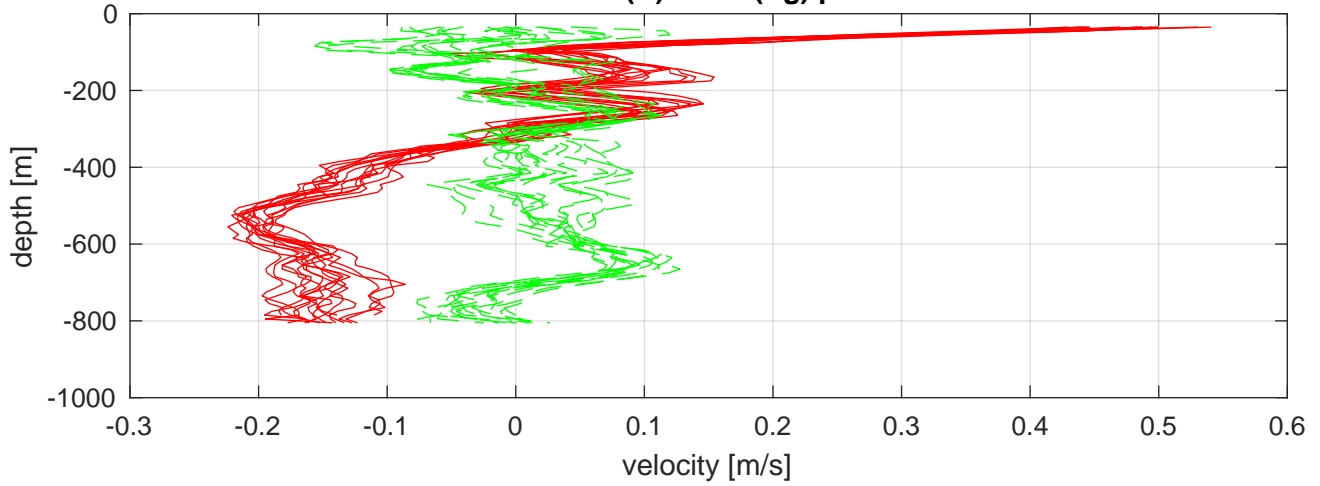

I7N station #85 (V2)
SADCP U(-r) and V(-g) profiles

ship nav (g.) start (bp) end (kp) SADCP (rp)