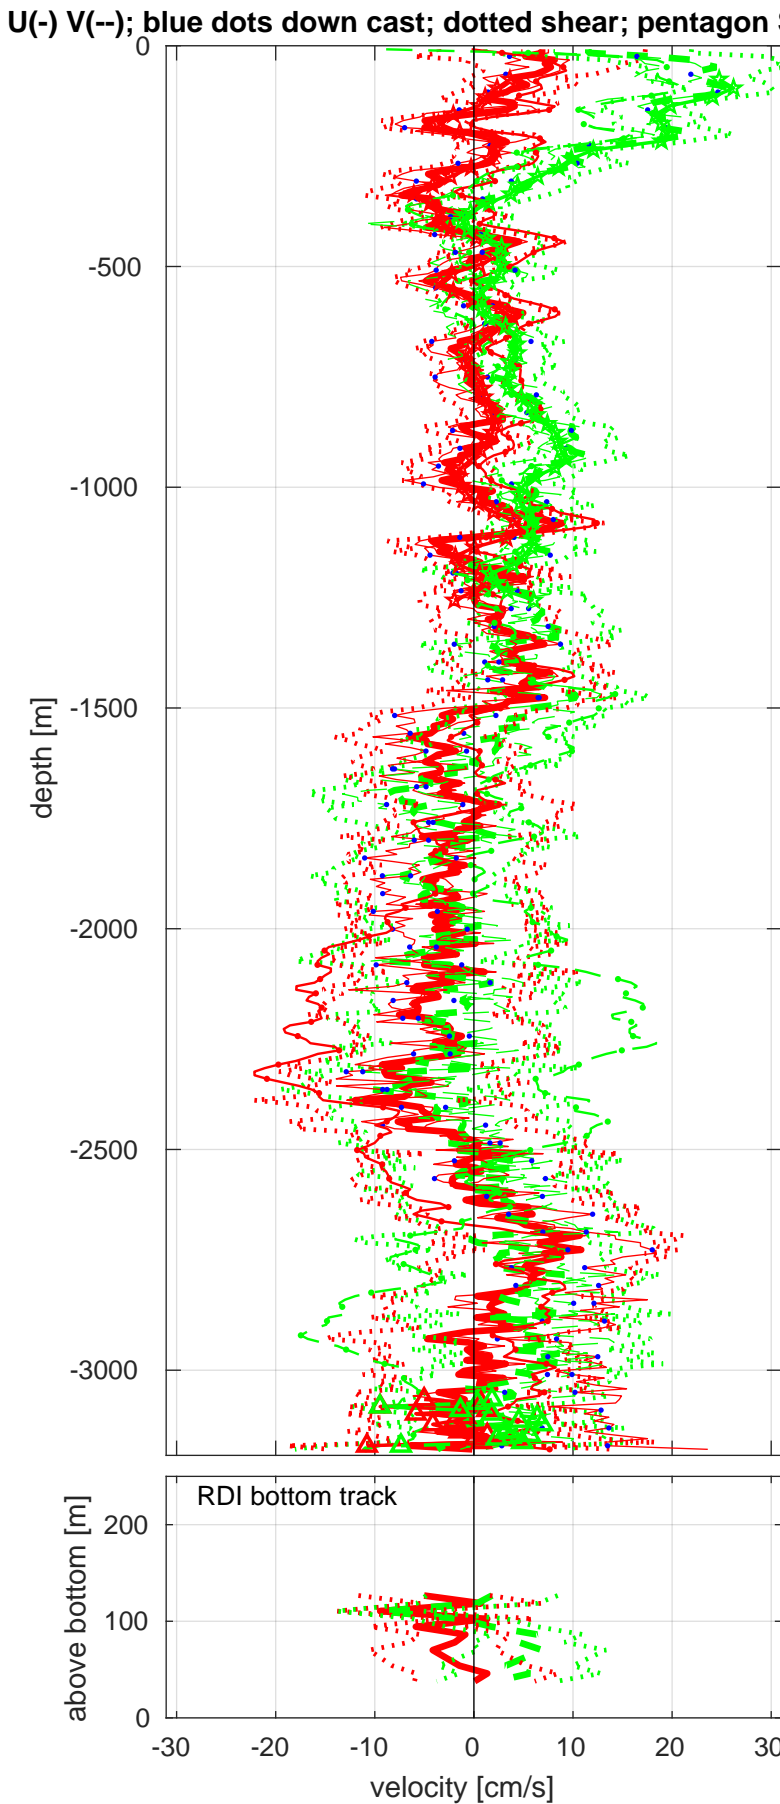

Station : P06 station #177 (V2) Figure 1

Start: 32°S 29.9772' 121°W 20.1816'
 07-Sep-2017 11:37:27
 End: 32°S 30.0204' 121°W 20.1696'
 07-Sep-2017 14:08:13
 u-mean: -0 [cm/s] v-mean 3 [cm/s]
 binsize do: 8 [m] binsize up: 8 [m]
 mag. deviation 18.0
 wdifff: 0.2 pglim: 0 elim 0.5
 bar:1.0 bot:1.0 sad:1.0
 weightmin 0.1 weightpower: 1.0
 max depth: 3184 [m] bottom: 3193 [m]