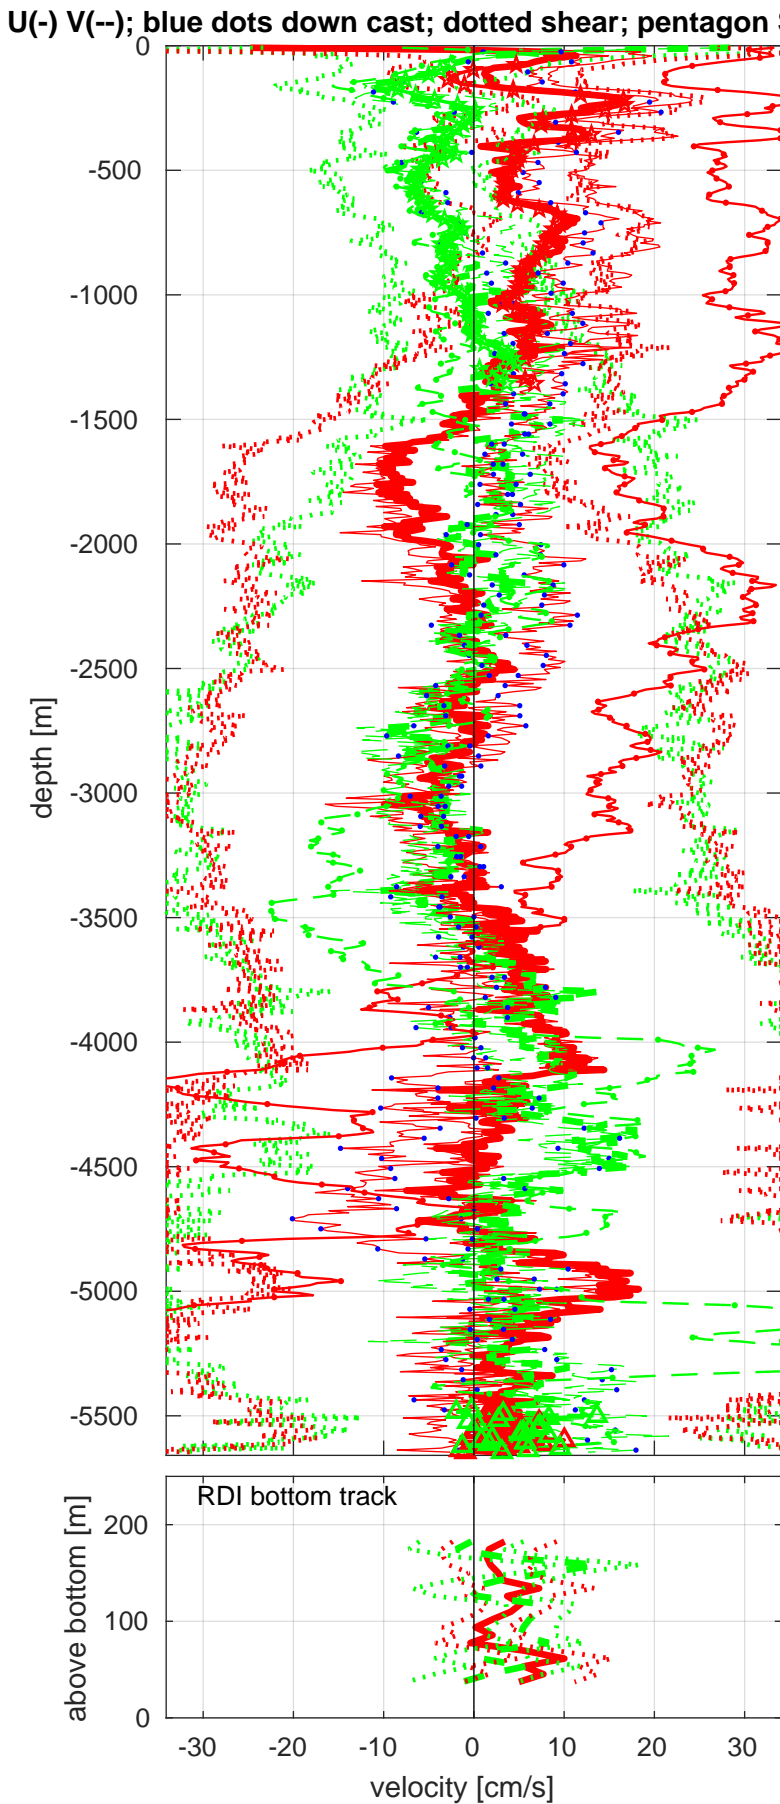

Station : P06 station #129 (V2) Figure 1

Start: 32°S 29.9924' 158°W 12.6276'
 08-Aug-2017 21:30:01
 End: 32°S 29.9904' 158°W 12.4668'
 09-Aug-2017 01:52:10
 u-mean: 2 [cm/s] v-mean 1 [cm/s]
 binsize do: 8 [m] binsize up: 8 [m]
 mag. deviation 18.7
 wdiff: 0.2 pglim: 0 elim 0.5
 bar:1.0 bot:1.0 sad:1.0
 weightmin 0.1 weightpower: 1.0
 max depth: 5652 [m] bottom: 5659 [m]