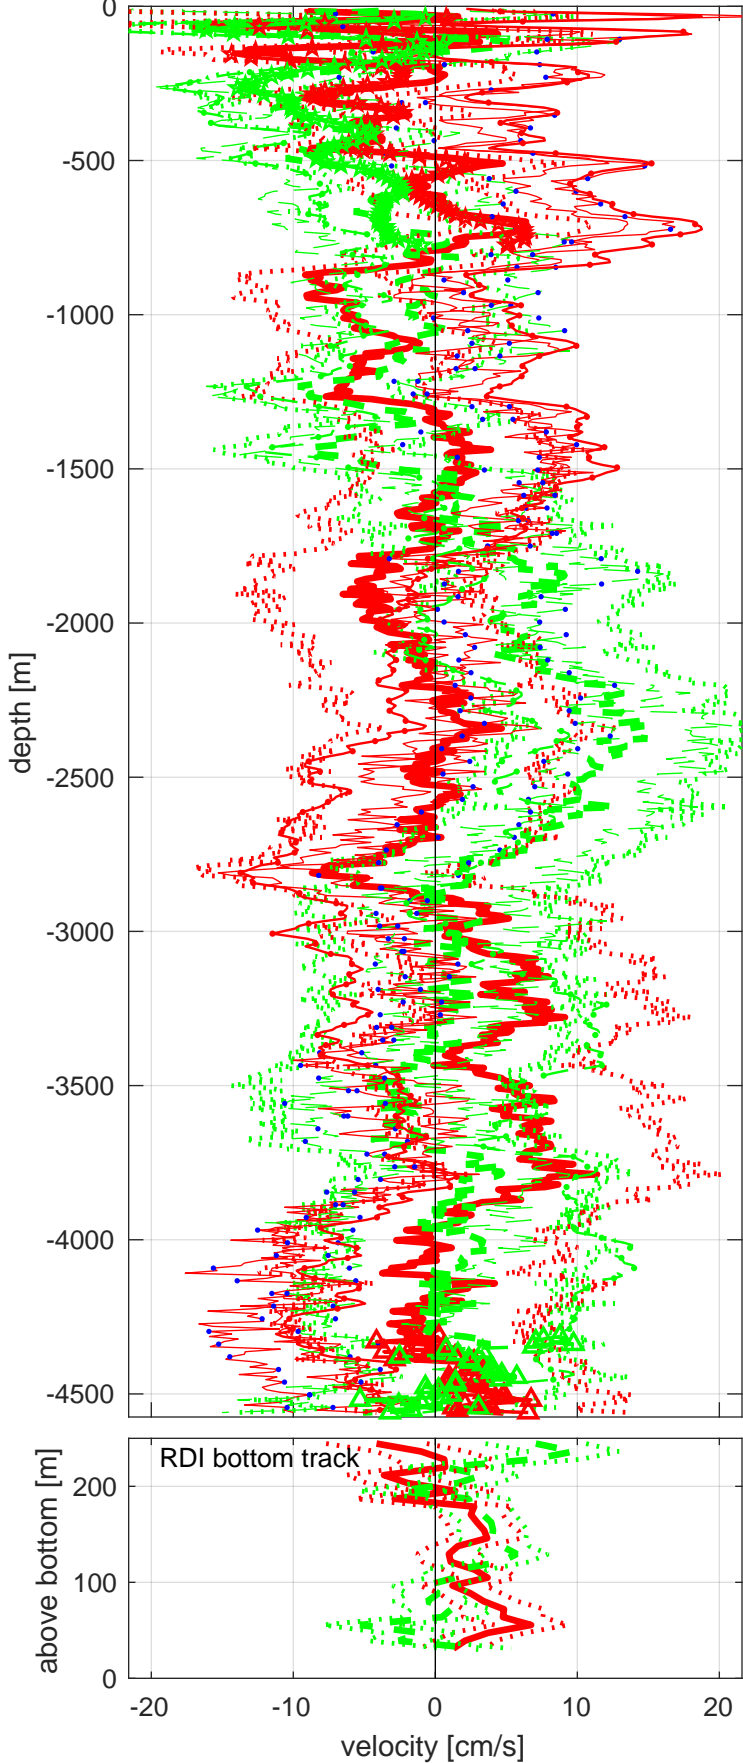

# Station : I7N station #42 (V2) Figure 1

U(-) V(--); blue dots down cast; dotted shear; pentagon SADCP

Start: 11°S 52.4736' 54°E 32.9508'

08-May-2018 19:27:43

End: 11°S 52.5312' 54°E 33.0456'

08-May-2018 22:43:24

u-mean: -0 [cm/s] v-mean 1 [cm/s]

binsize do: 8 [m] binsize up: 8 [m]

mag. deviation -9.5

wdiff: 0.2 pglim: 0 elim 0.5

bar:1.0 bot:1.0 sad:1.0

weightmin 0.1 weightpower: 1.0

max depth: 4566 [m] bottom: 4575 [m]