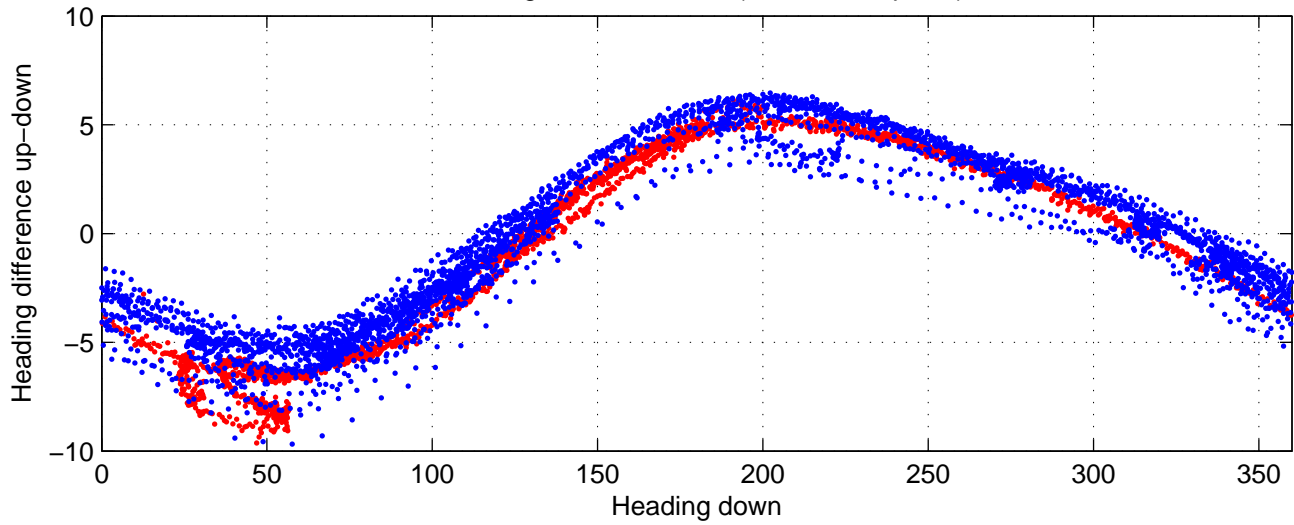

# rh11331 (LADCP #145; V5) Figure 6

Heading offset : 88.5619 (r/b: down-/upcast)

Pitch offset : -0.94703

Roll offset : -0.94648