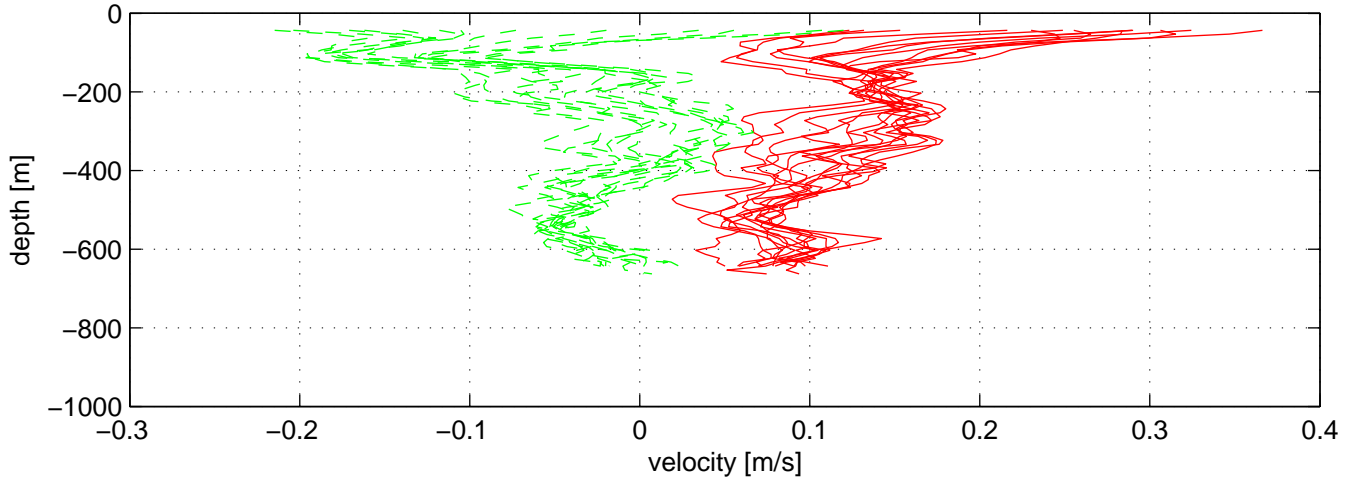

P16N station #175 (V7)

SADCP U(-r) and V(--g) profiles

ship nav (g.) start (bp) end (kp) SADCP (rp)