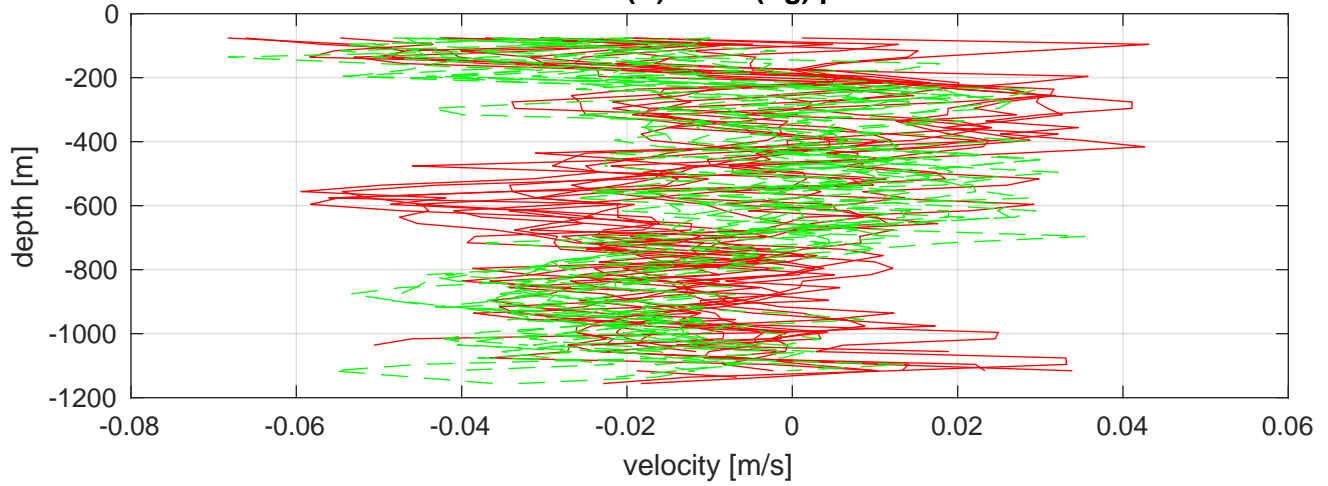

S4P station #43 (V8) SADCP U(-r) and V(--g) profiles

ship nav (g.) start (bp) end (kp) SADCP (rp)