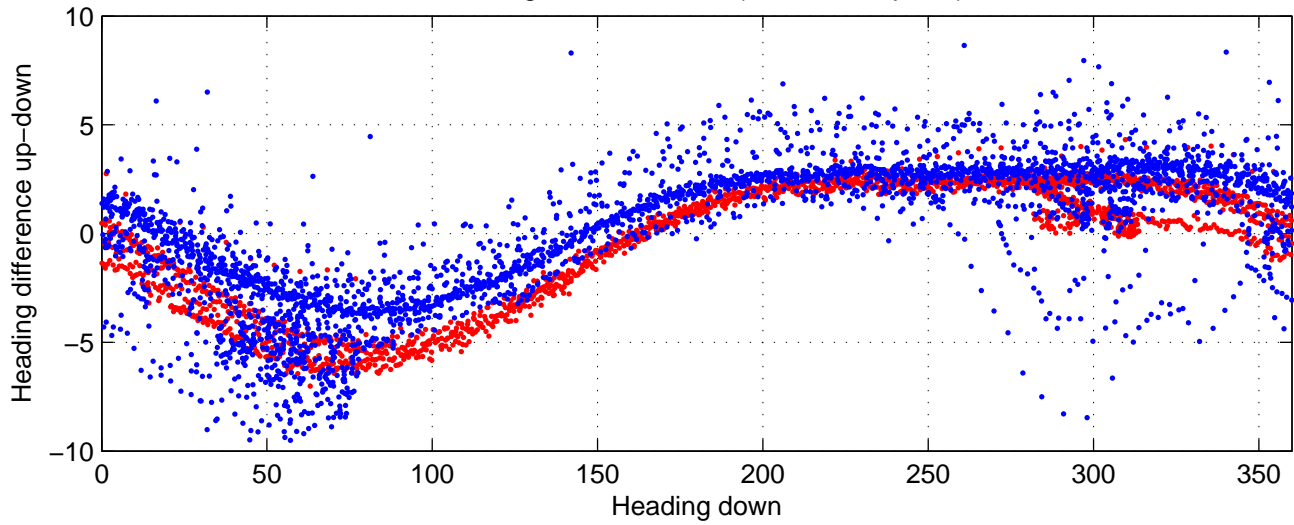

# rh10061 (LADCP #013; V5) Figure 6

Heading offset : 87.4186 (r/b: down-/upcast)

Pitch offset : -0.52814

Roll offset : -0.73444