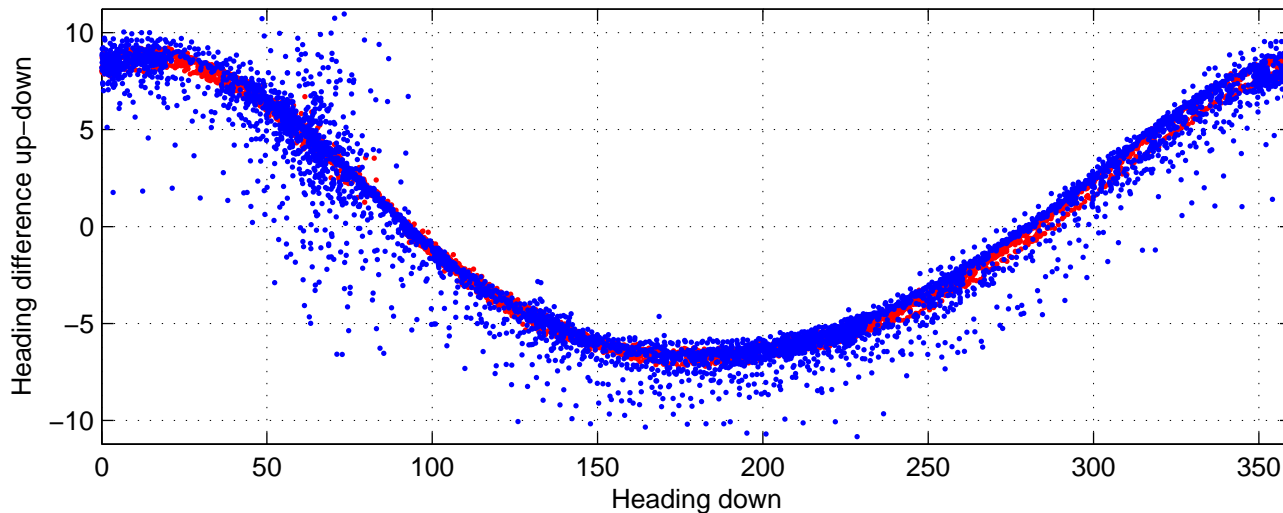

P16N station #70 (V7) Figure 6

Heading offset : -86.3986 (r/b: down-/upcast)

Pitch offset : -0.30154

Roll offset : -1.1521