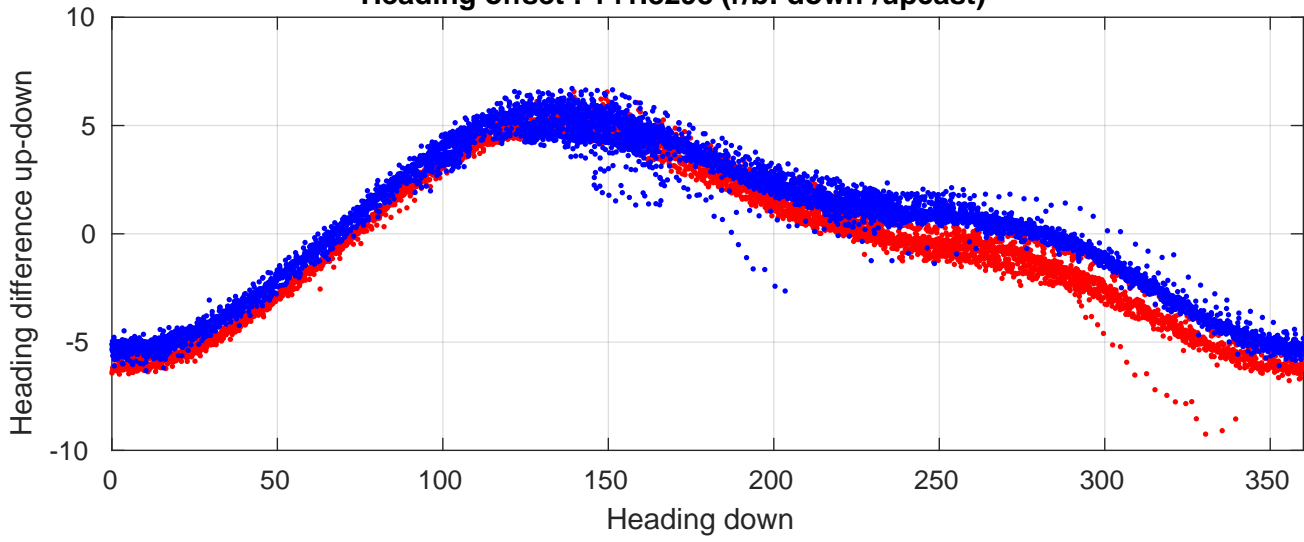

# P06 station #119 (V2) Figure 6

Heading offset : 141.8298 (r/b: down-/upcast)

Pitch offset : -0.42631

Roll offset : -0.85687