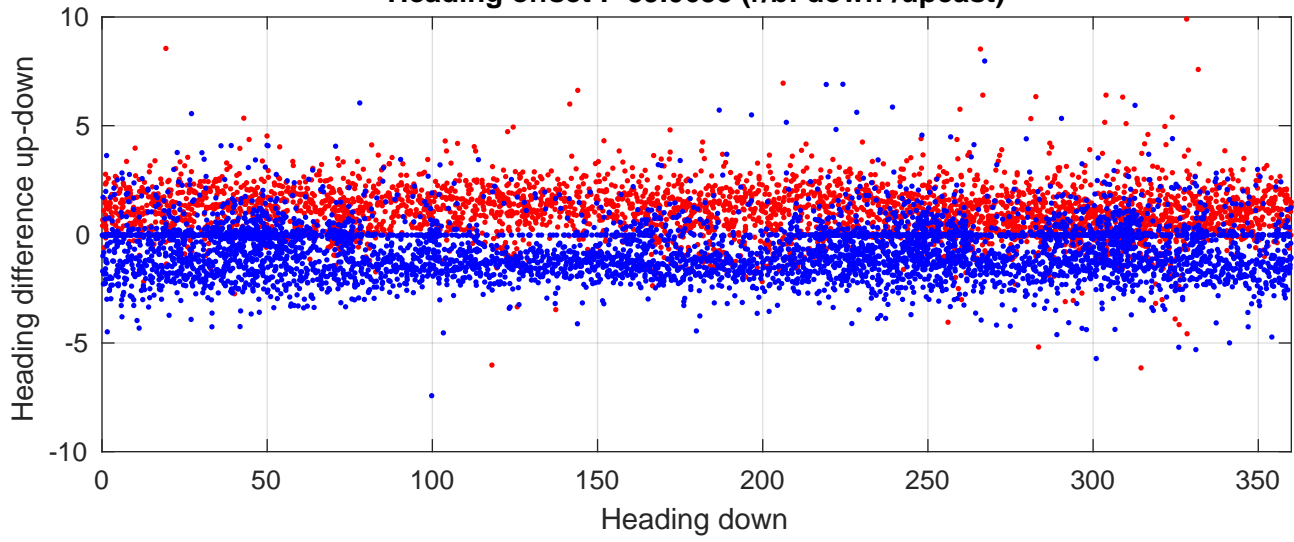

S4P station #50 (V8) Figure 6

Heading offset : -89.0653 (r/b: down/upcast)

Pitch offset : 1.9068

Roll offset : -3.0503